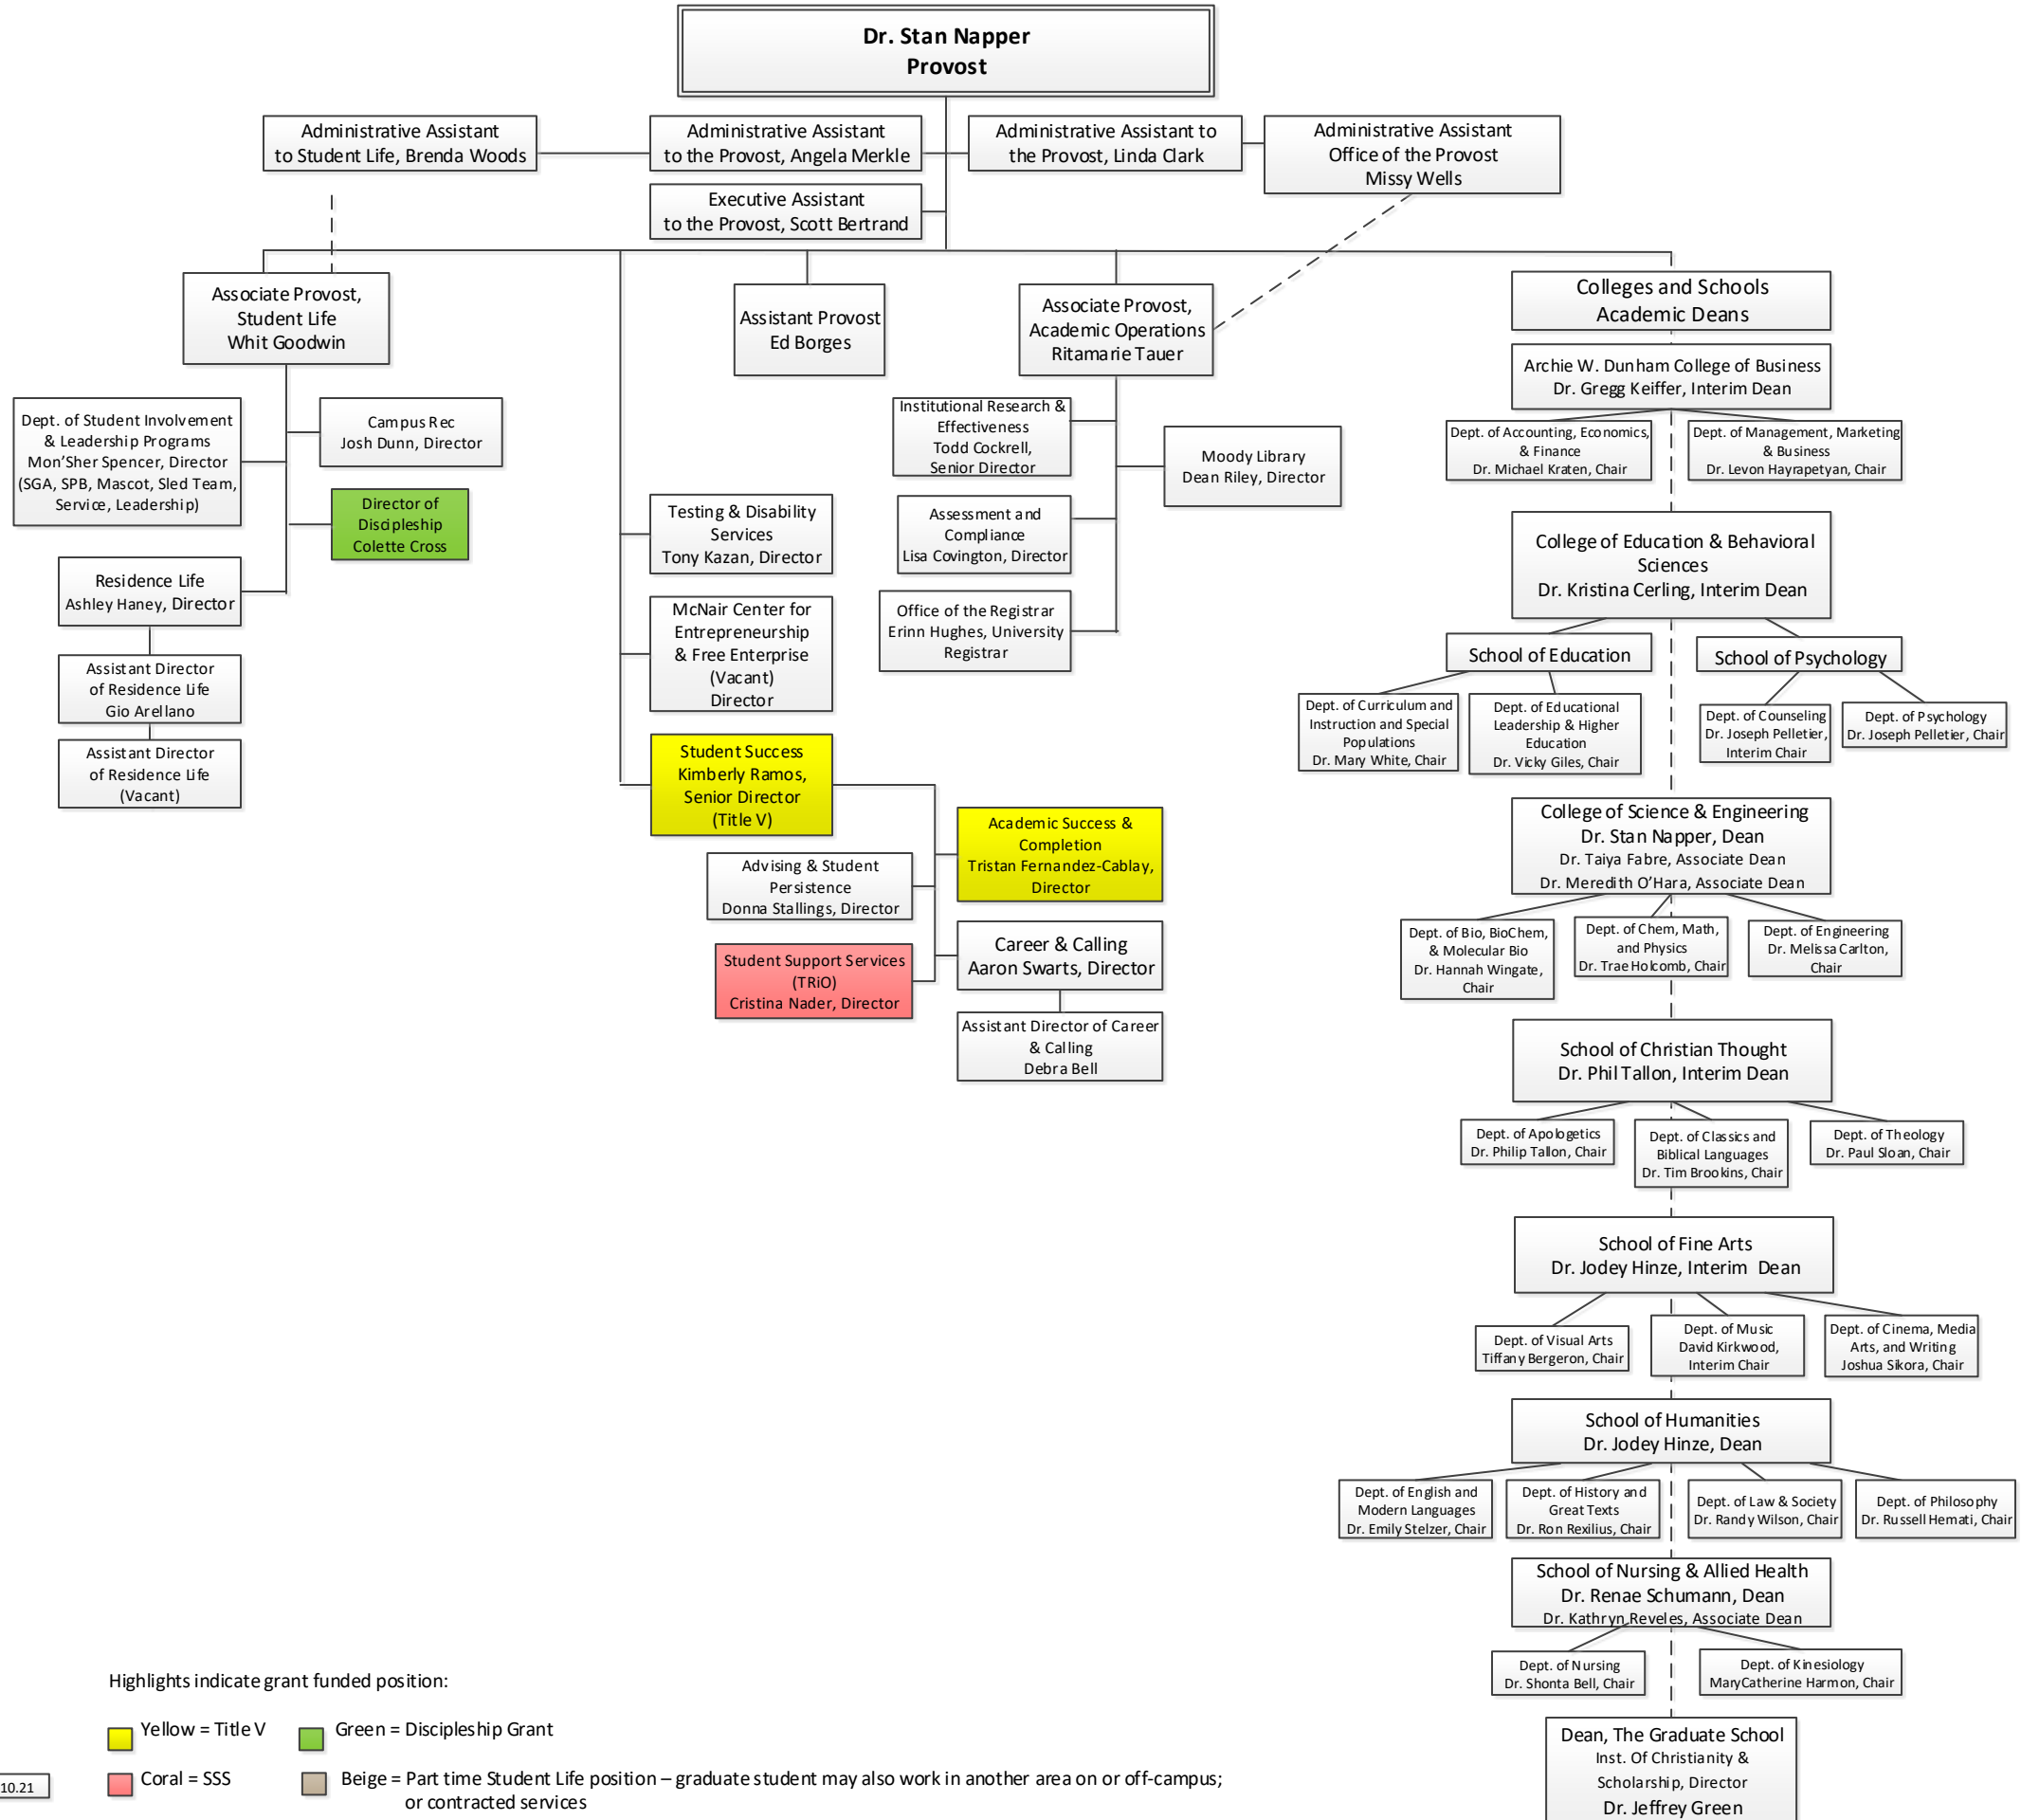

Office of the Provost

Highlights indicate grant funded position:

Yellow = Title V Green = Discipleship Grant

Coral = SSS Beige = Part time Student Life position – graduate student may also work in another area on or off-campus; or contracted services