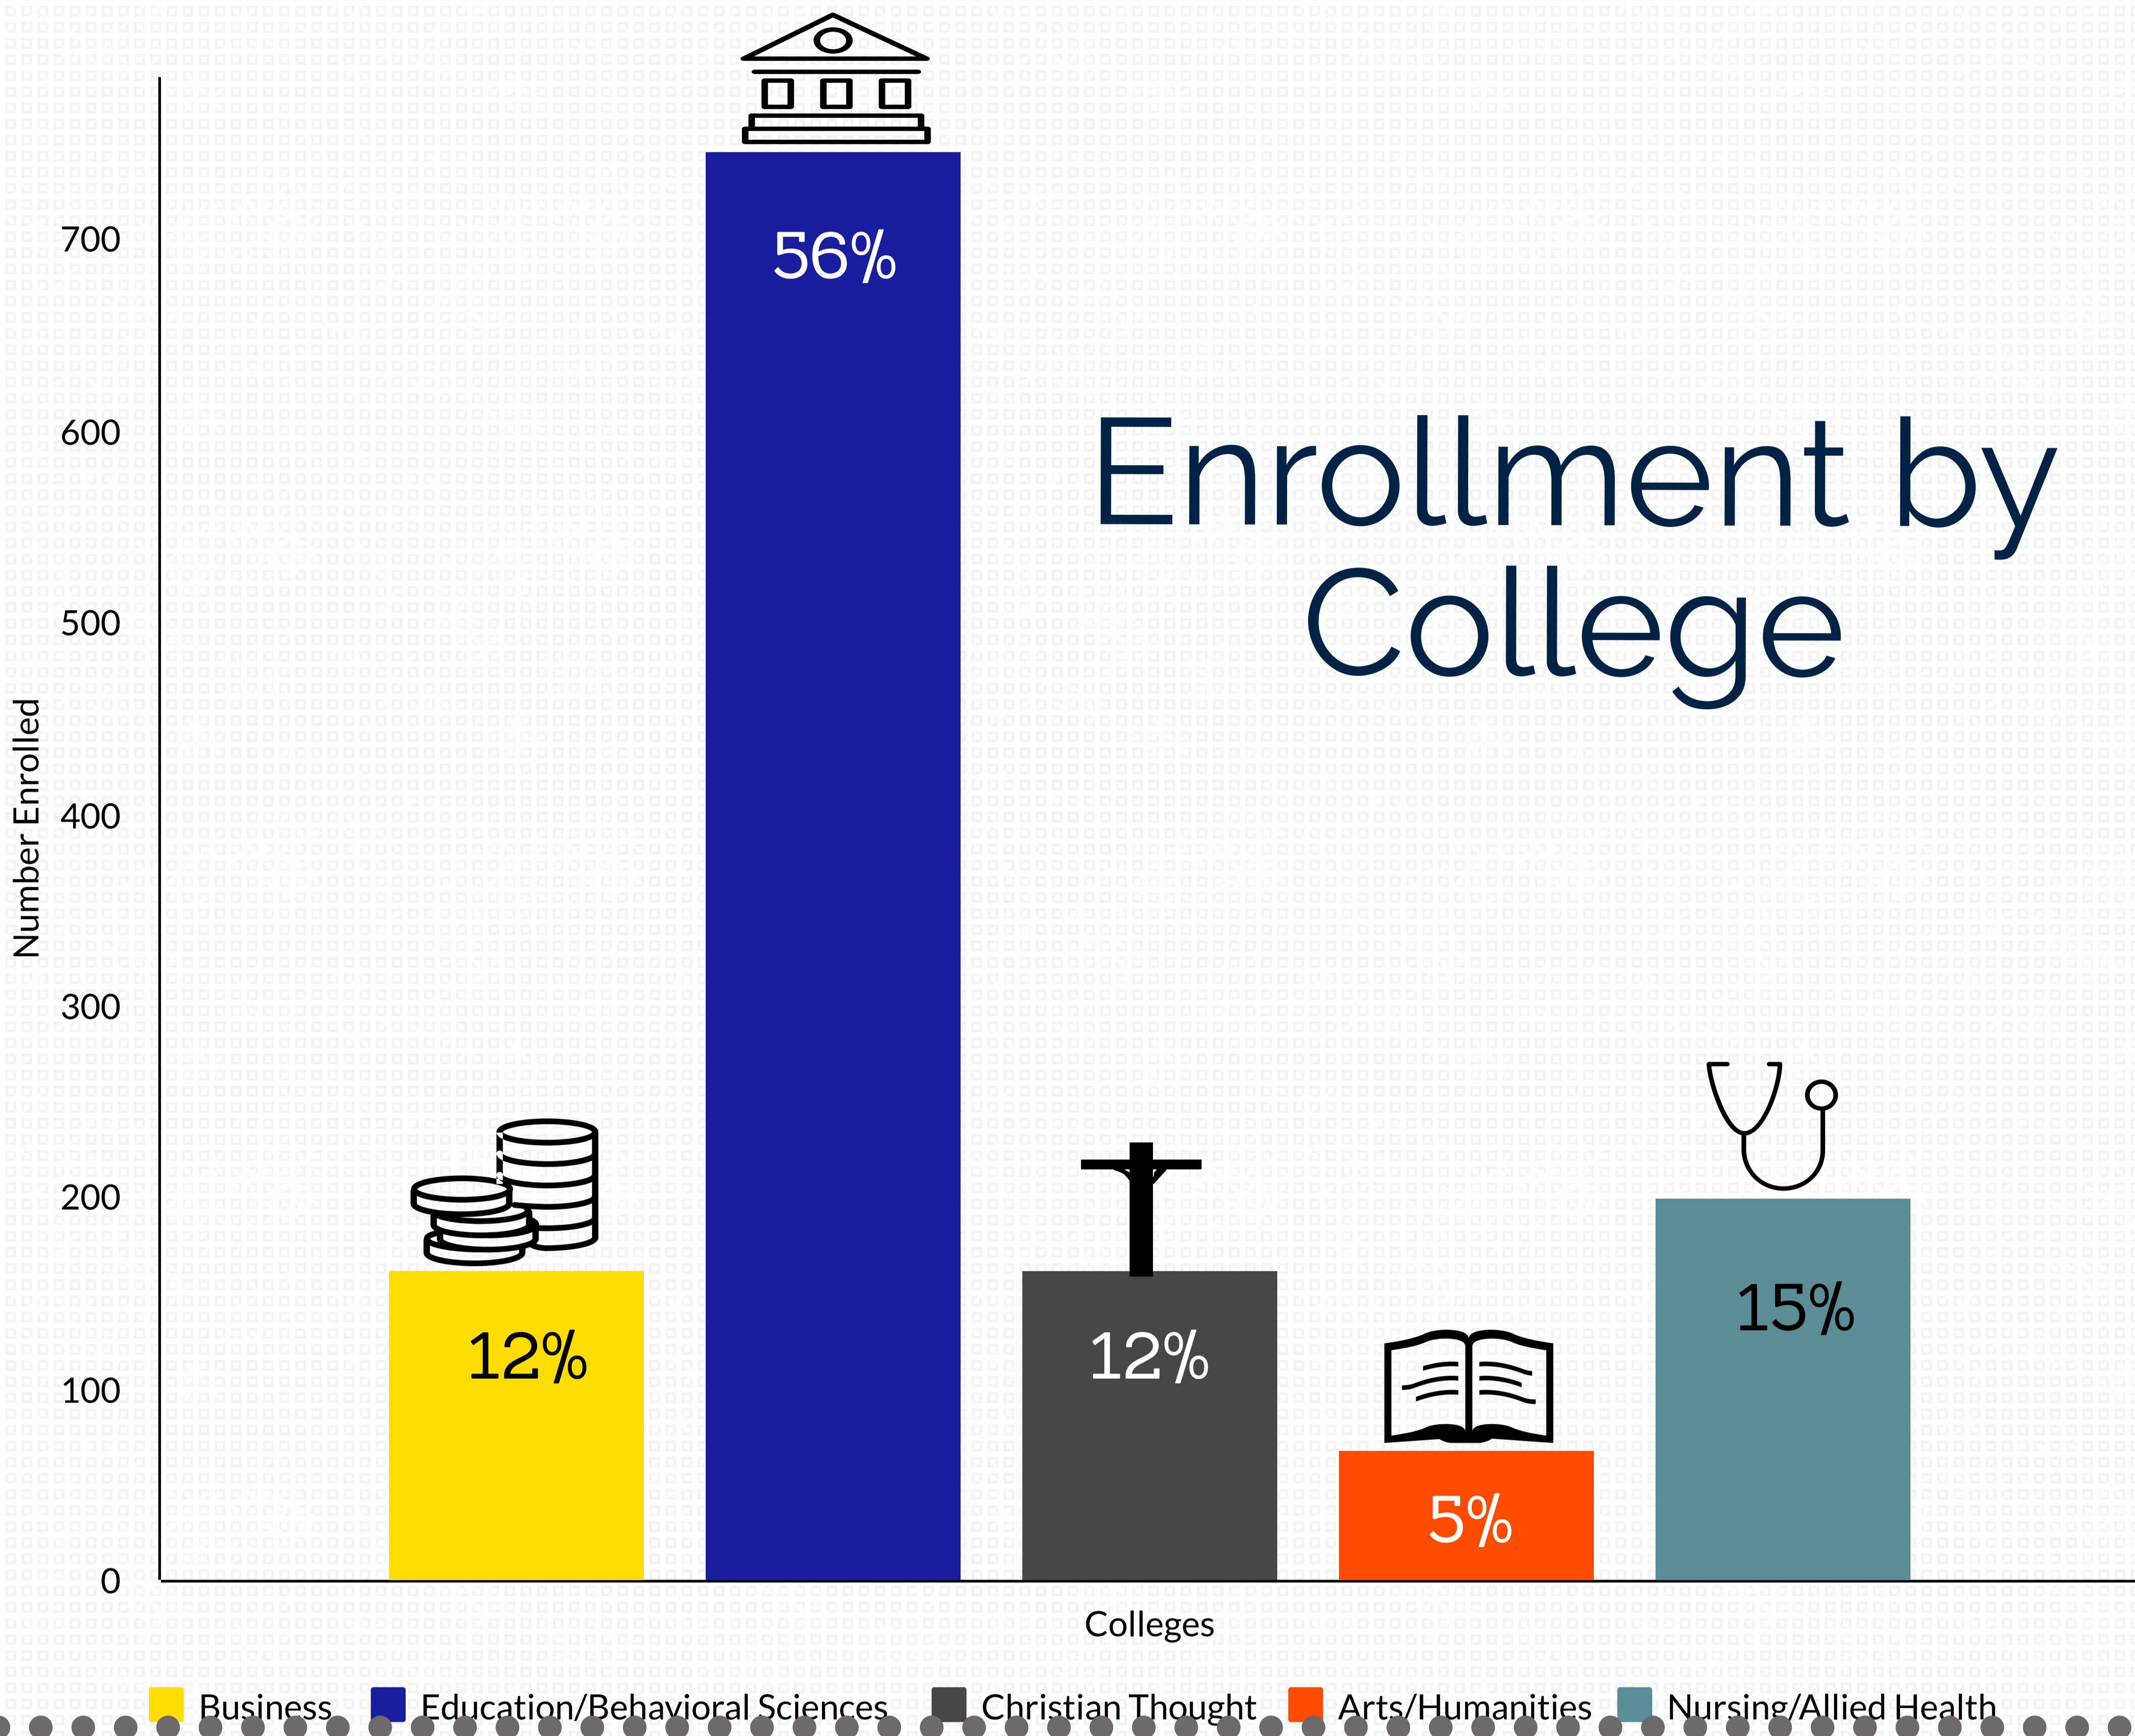

# Graduate Enrollment

 Who our 1,340 students are... 

## Ethnicity/Race

**76%**  
Female

**15%**  
Full-Time

**46%**  
Over 35  
Years Old

**53%**  
100% Online