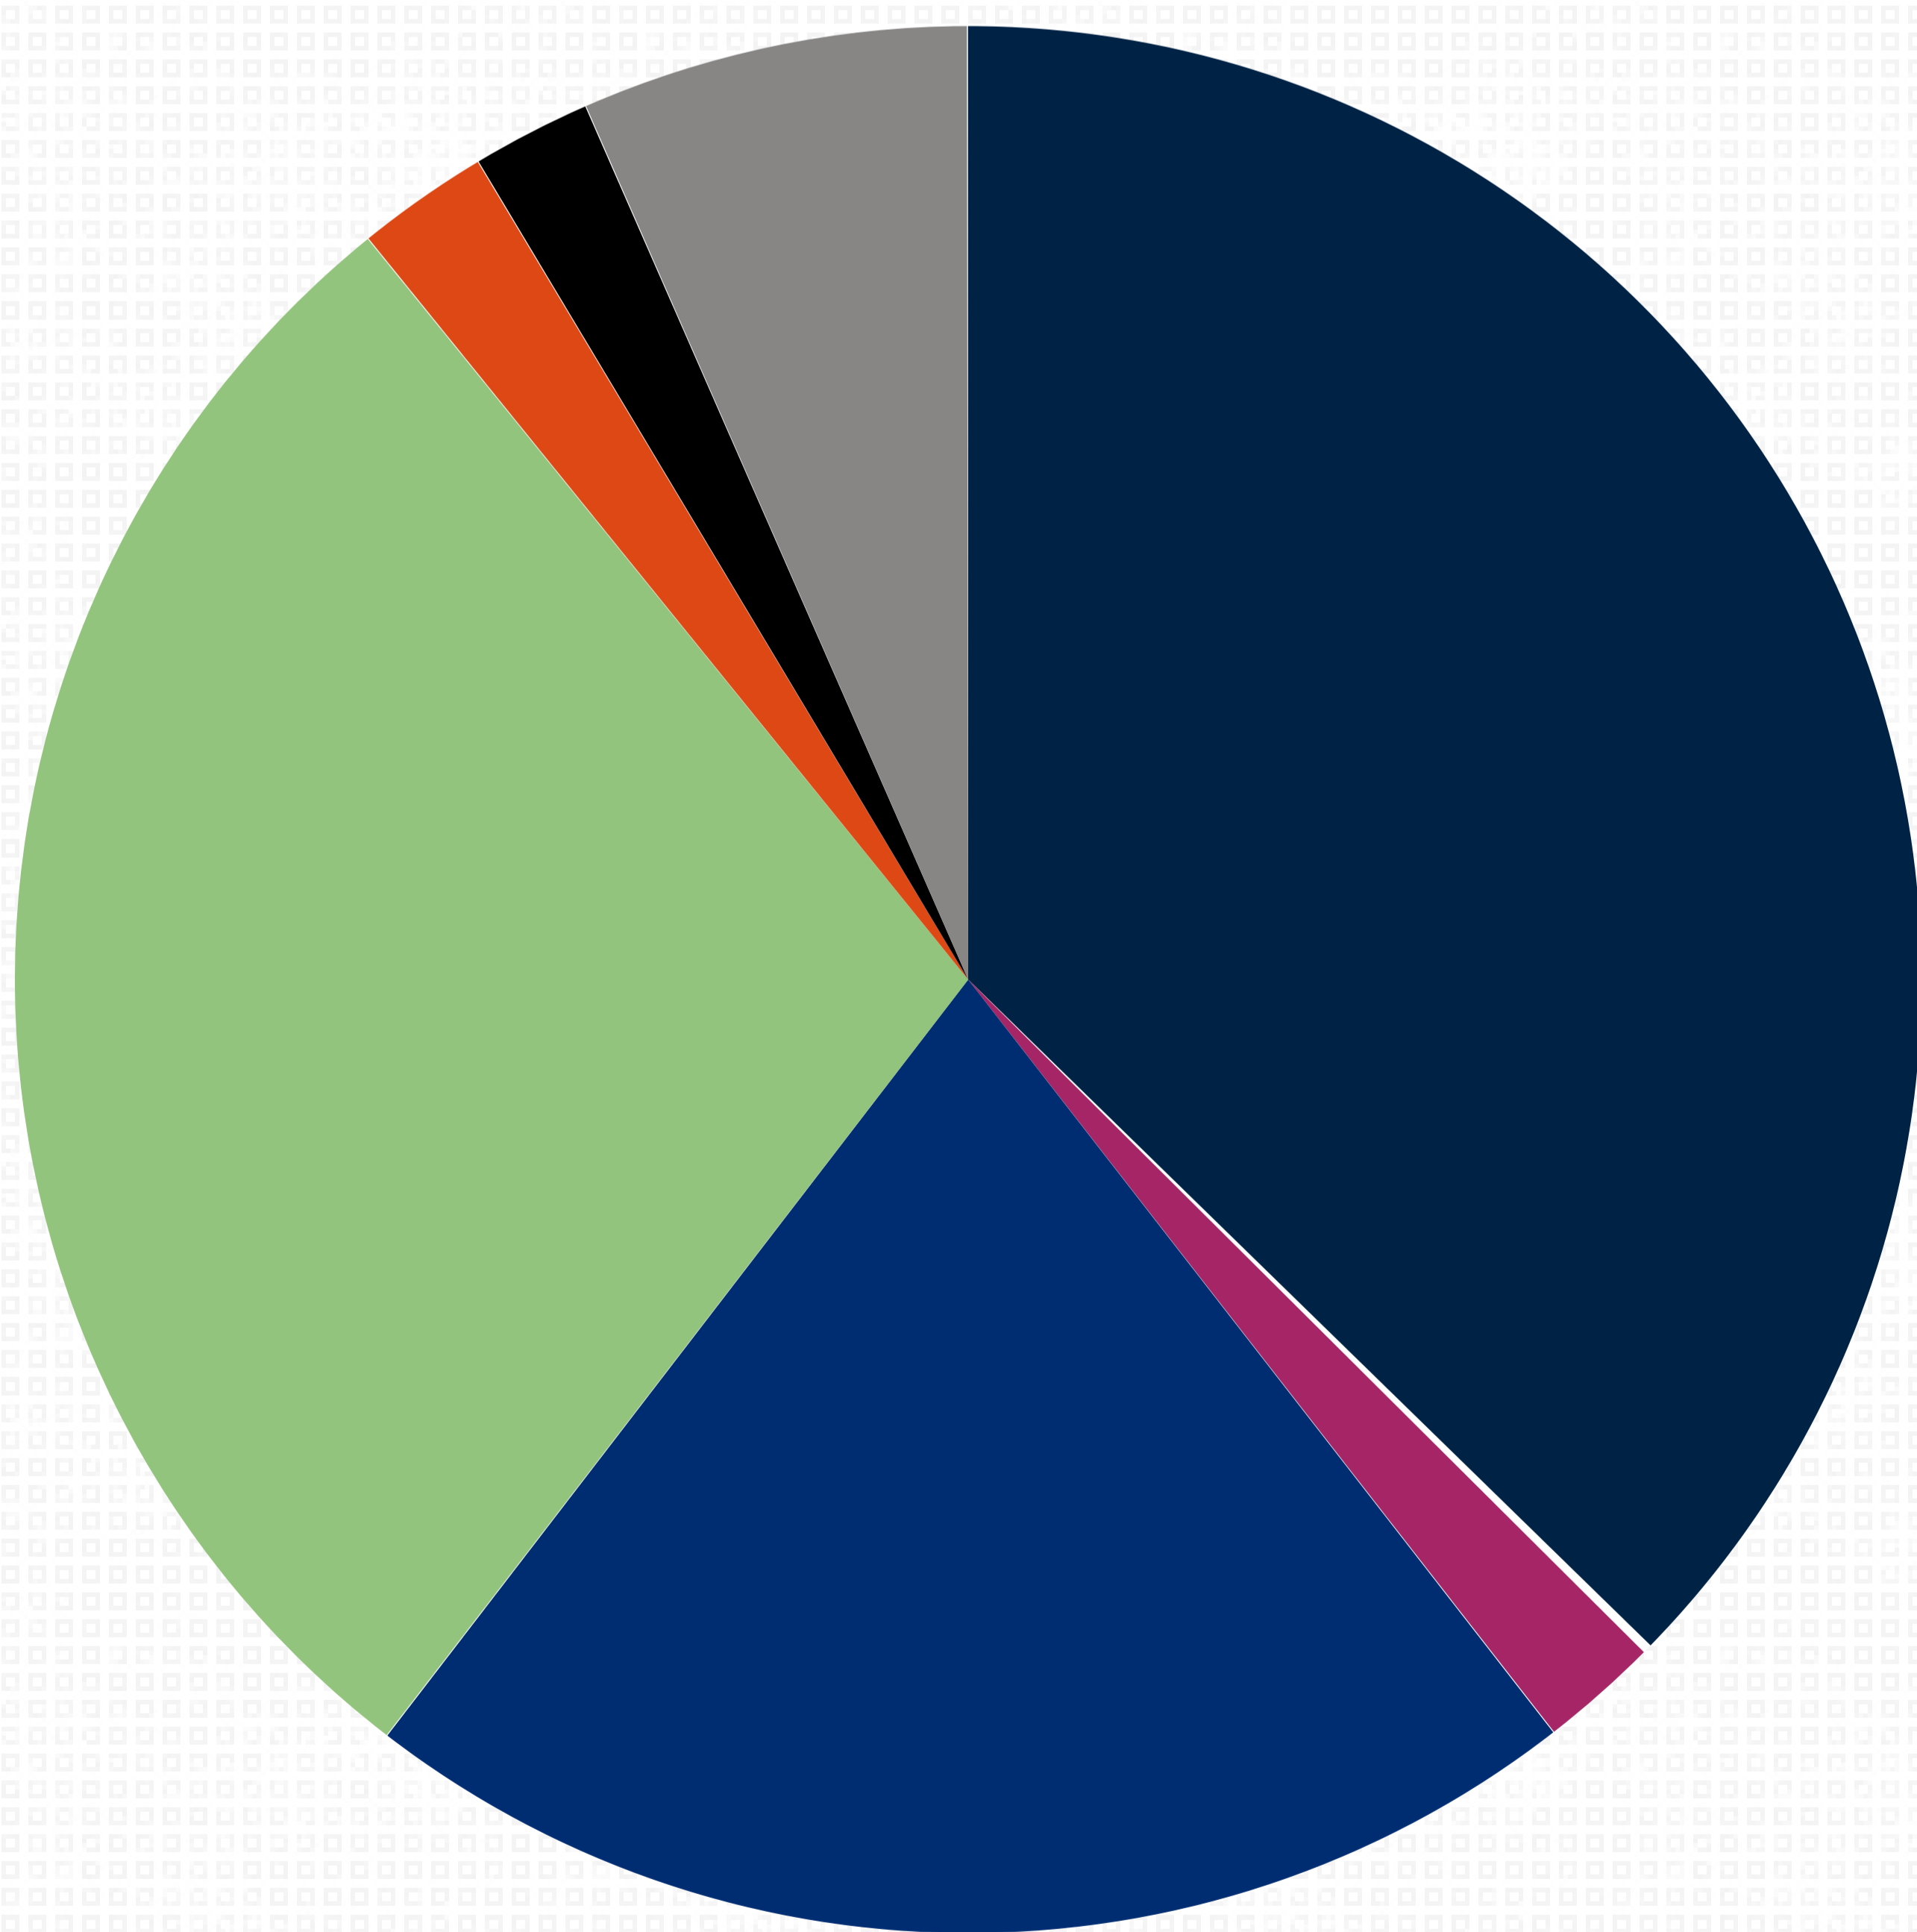

# Graduate Enrollment

 Who our 1,340 students are... 

## Ethnicity/Race

**76%**  
Female

**15%**  
Full-Time

**46%**  
Over 35  
Years Old

**53%**  
100% Online