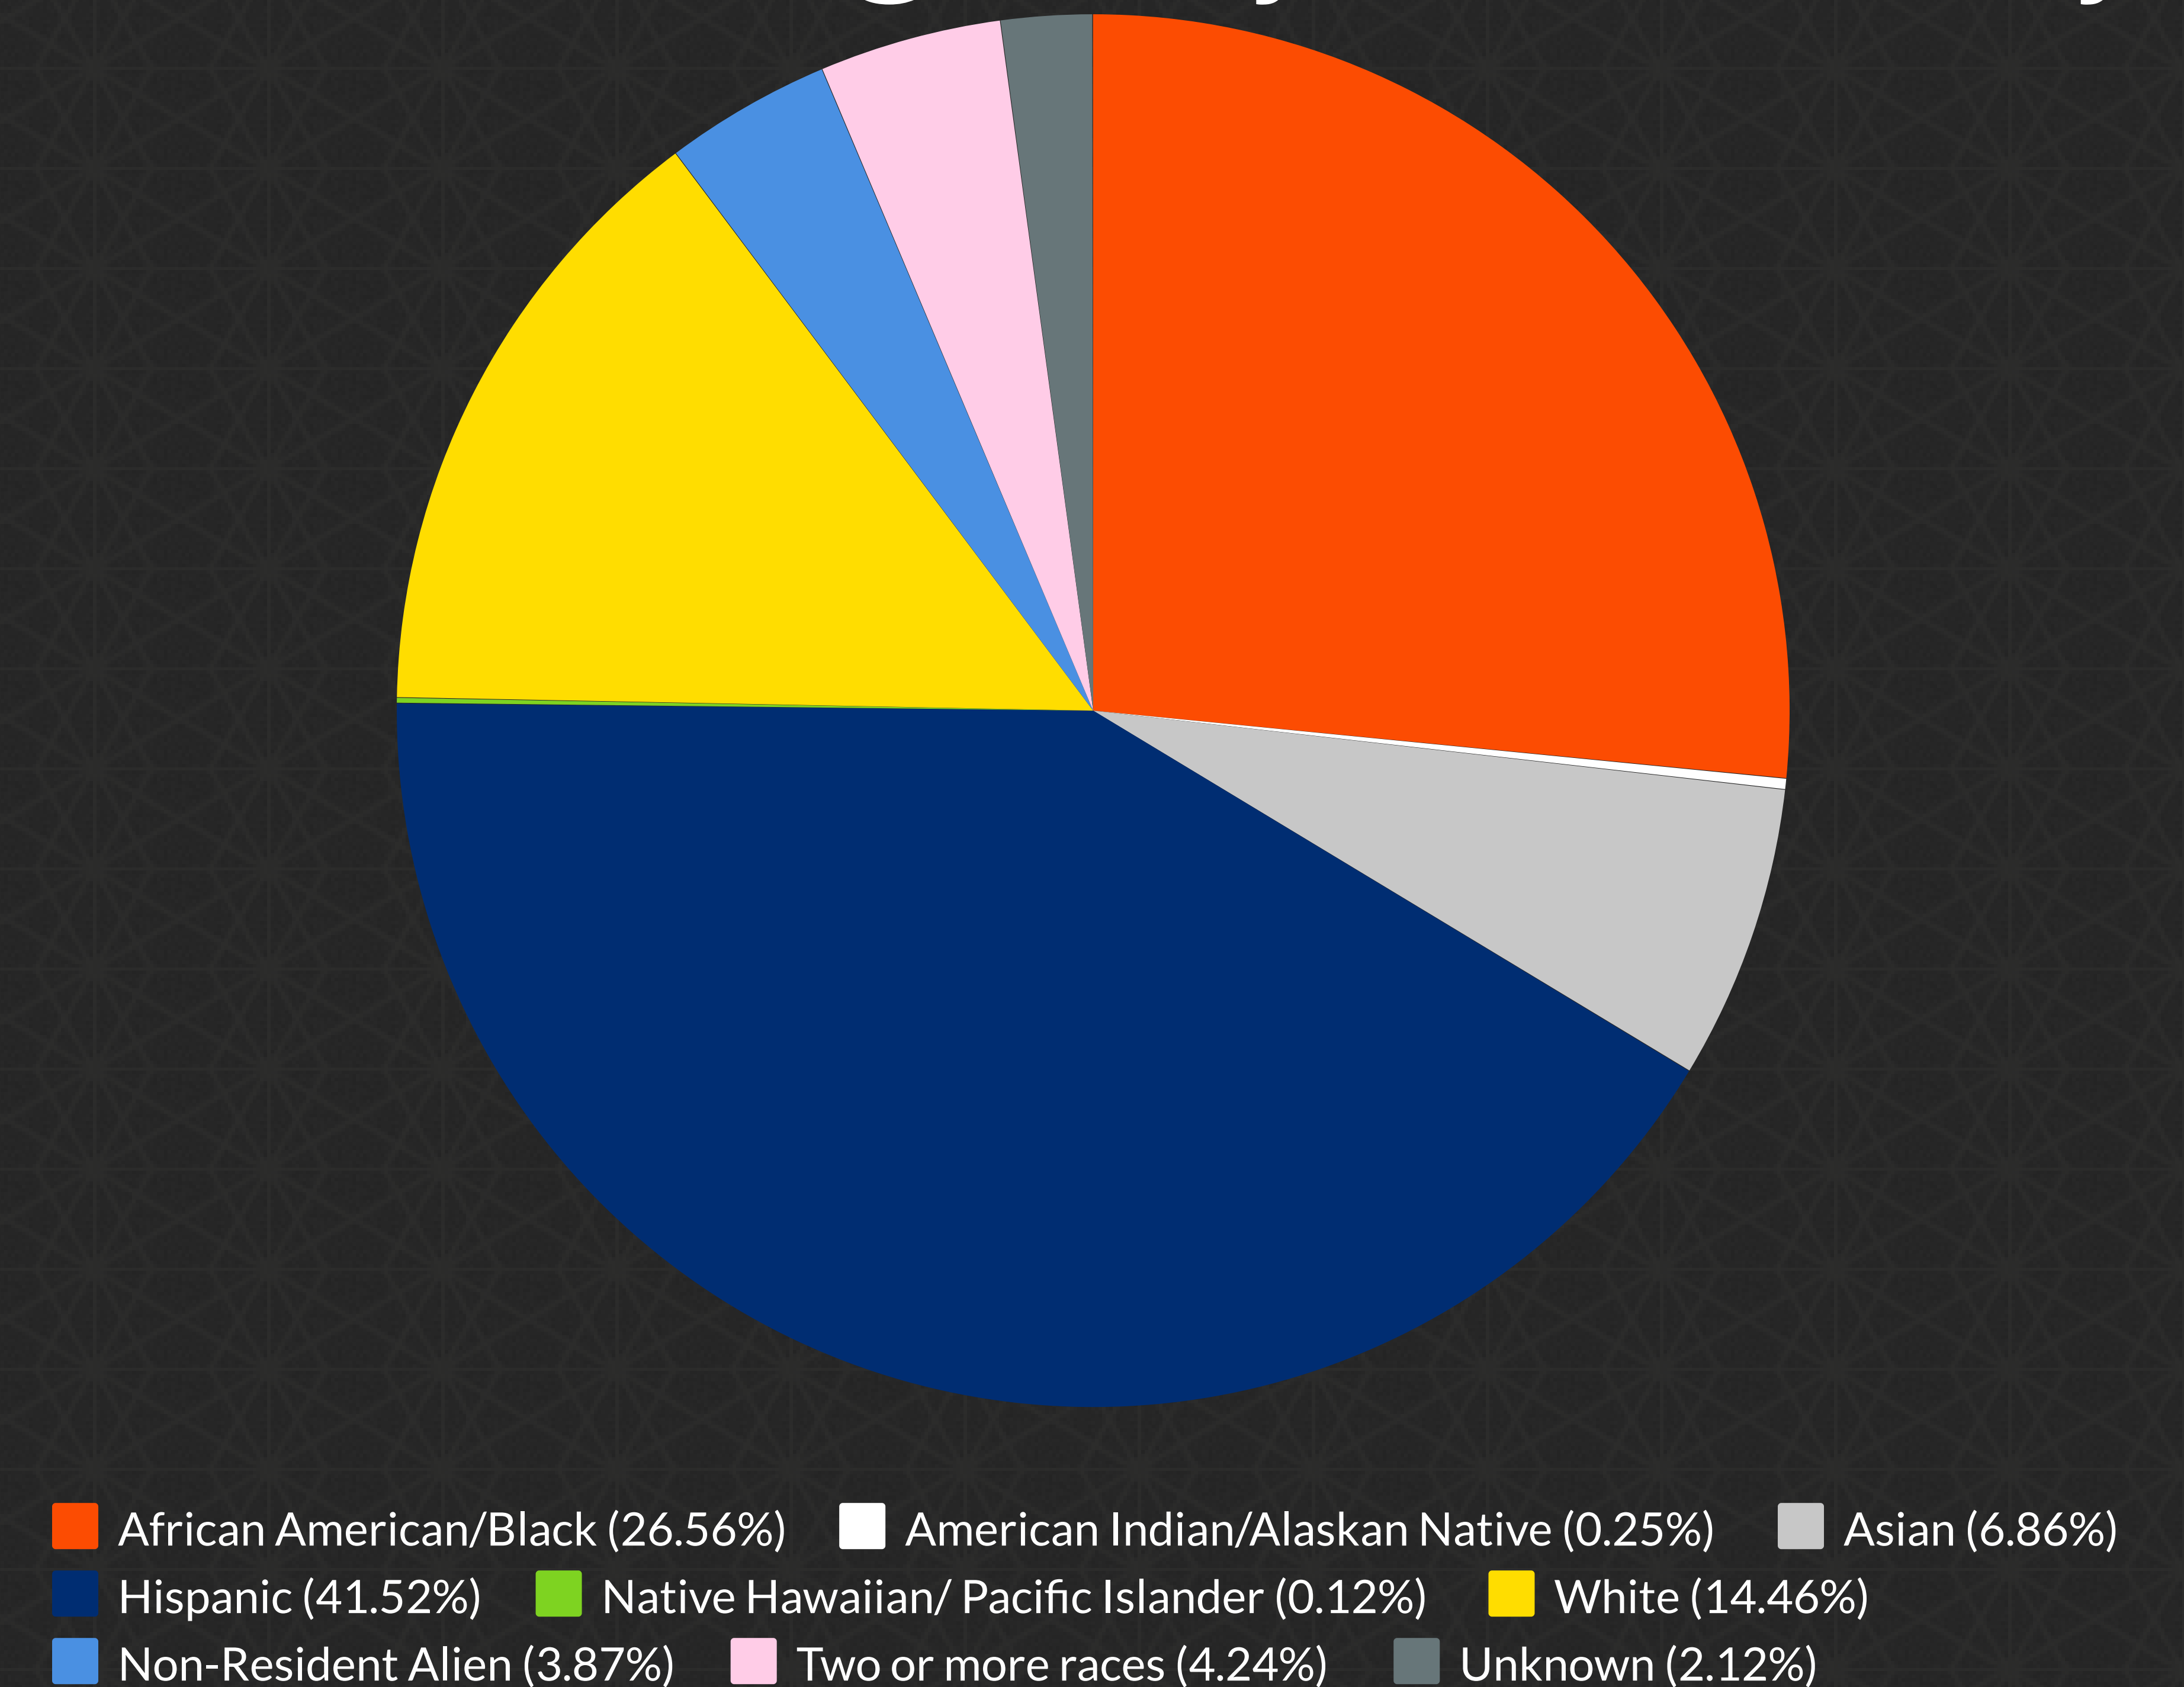

Percentage by Ethnicity

HBU HOUSTON BAPTIST UNIVERSITY

Office of Institutional Research & Effectiveness

Female

63%

Live on Campus

47%

Honors College

10%

First Generation

26%

For more information, please visit HBU.edu/IRE

For more infographics, please visit HBU.edu/IRE-IG