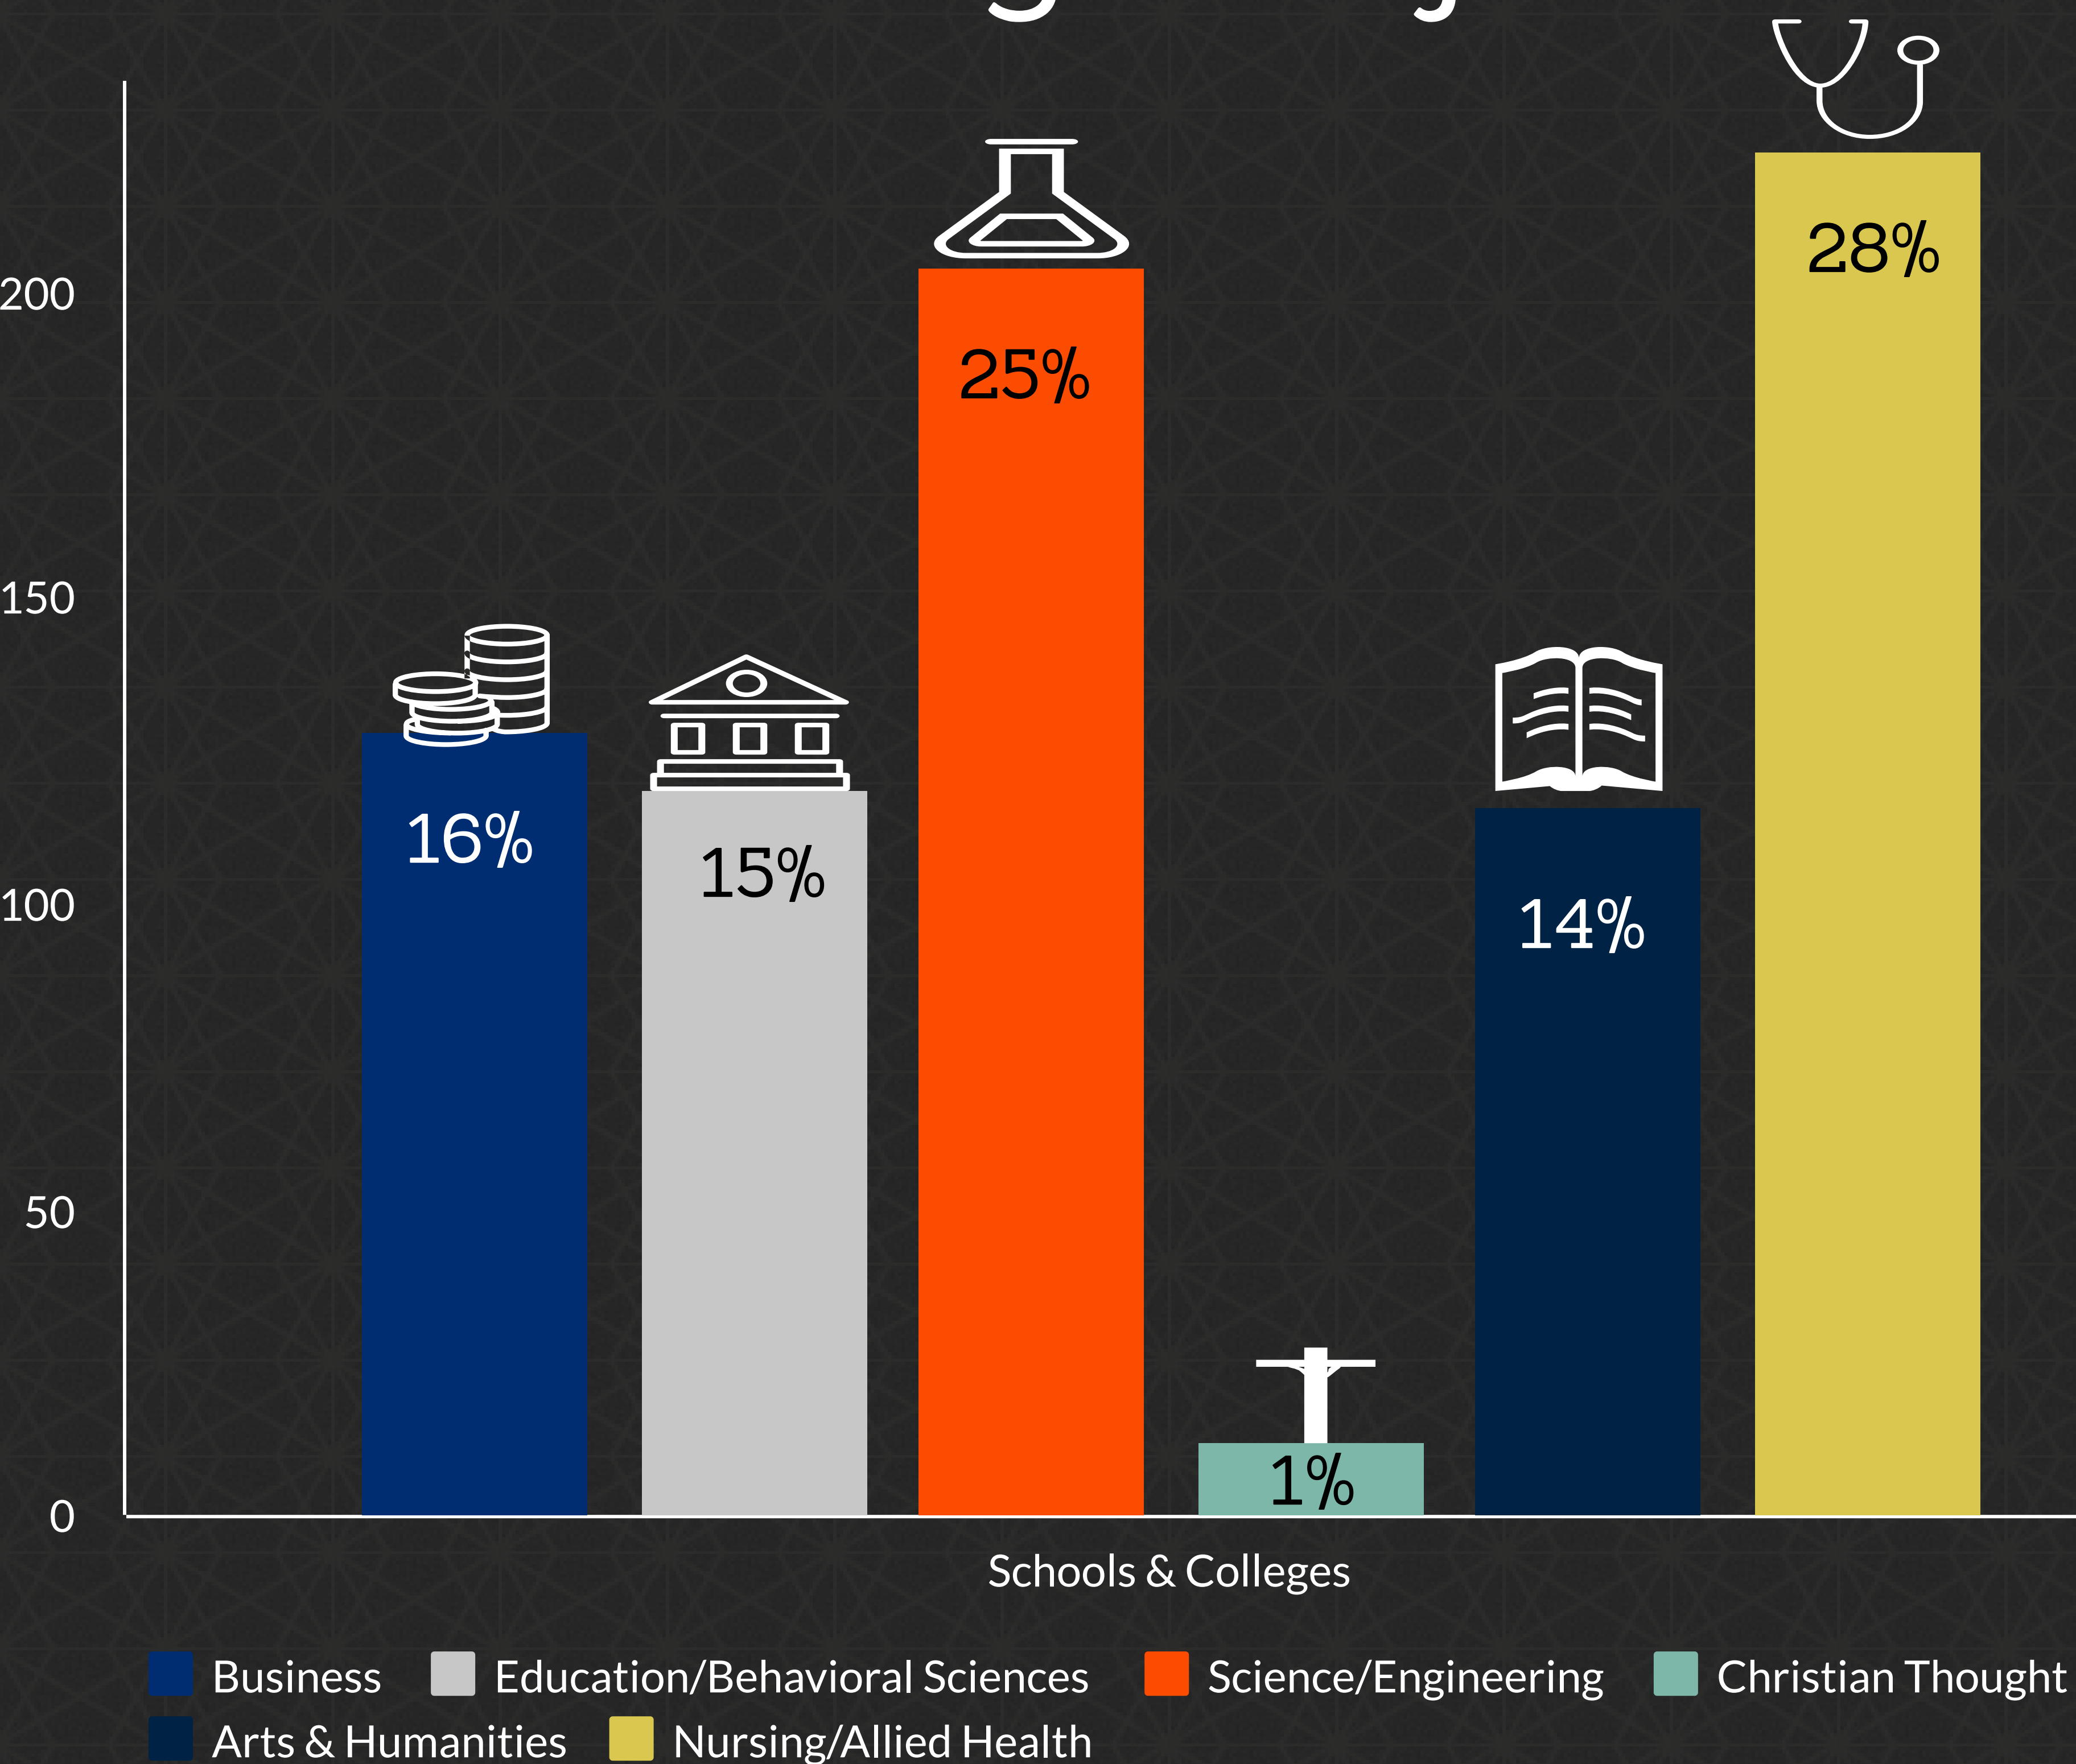

# Freshmen Enrollment

Fall Who our 802 students are... 2021

## Enrollment by College Major