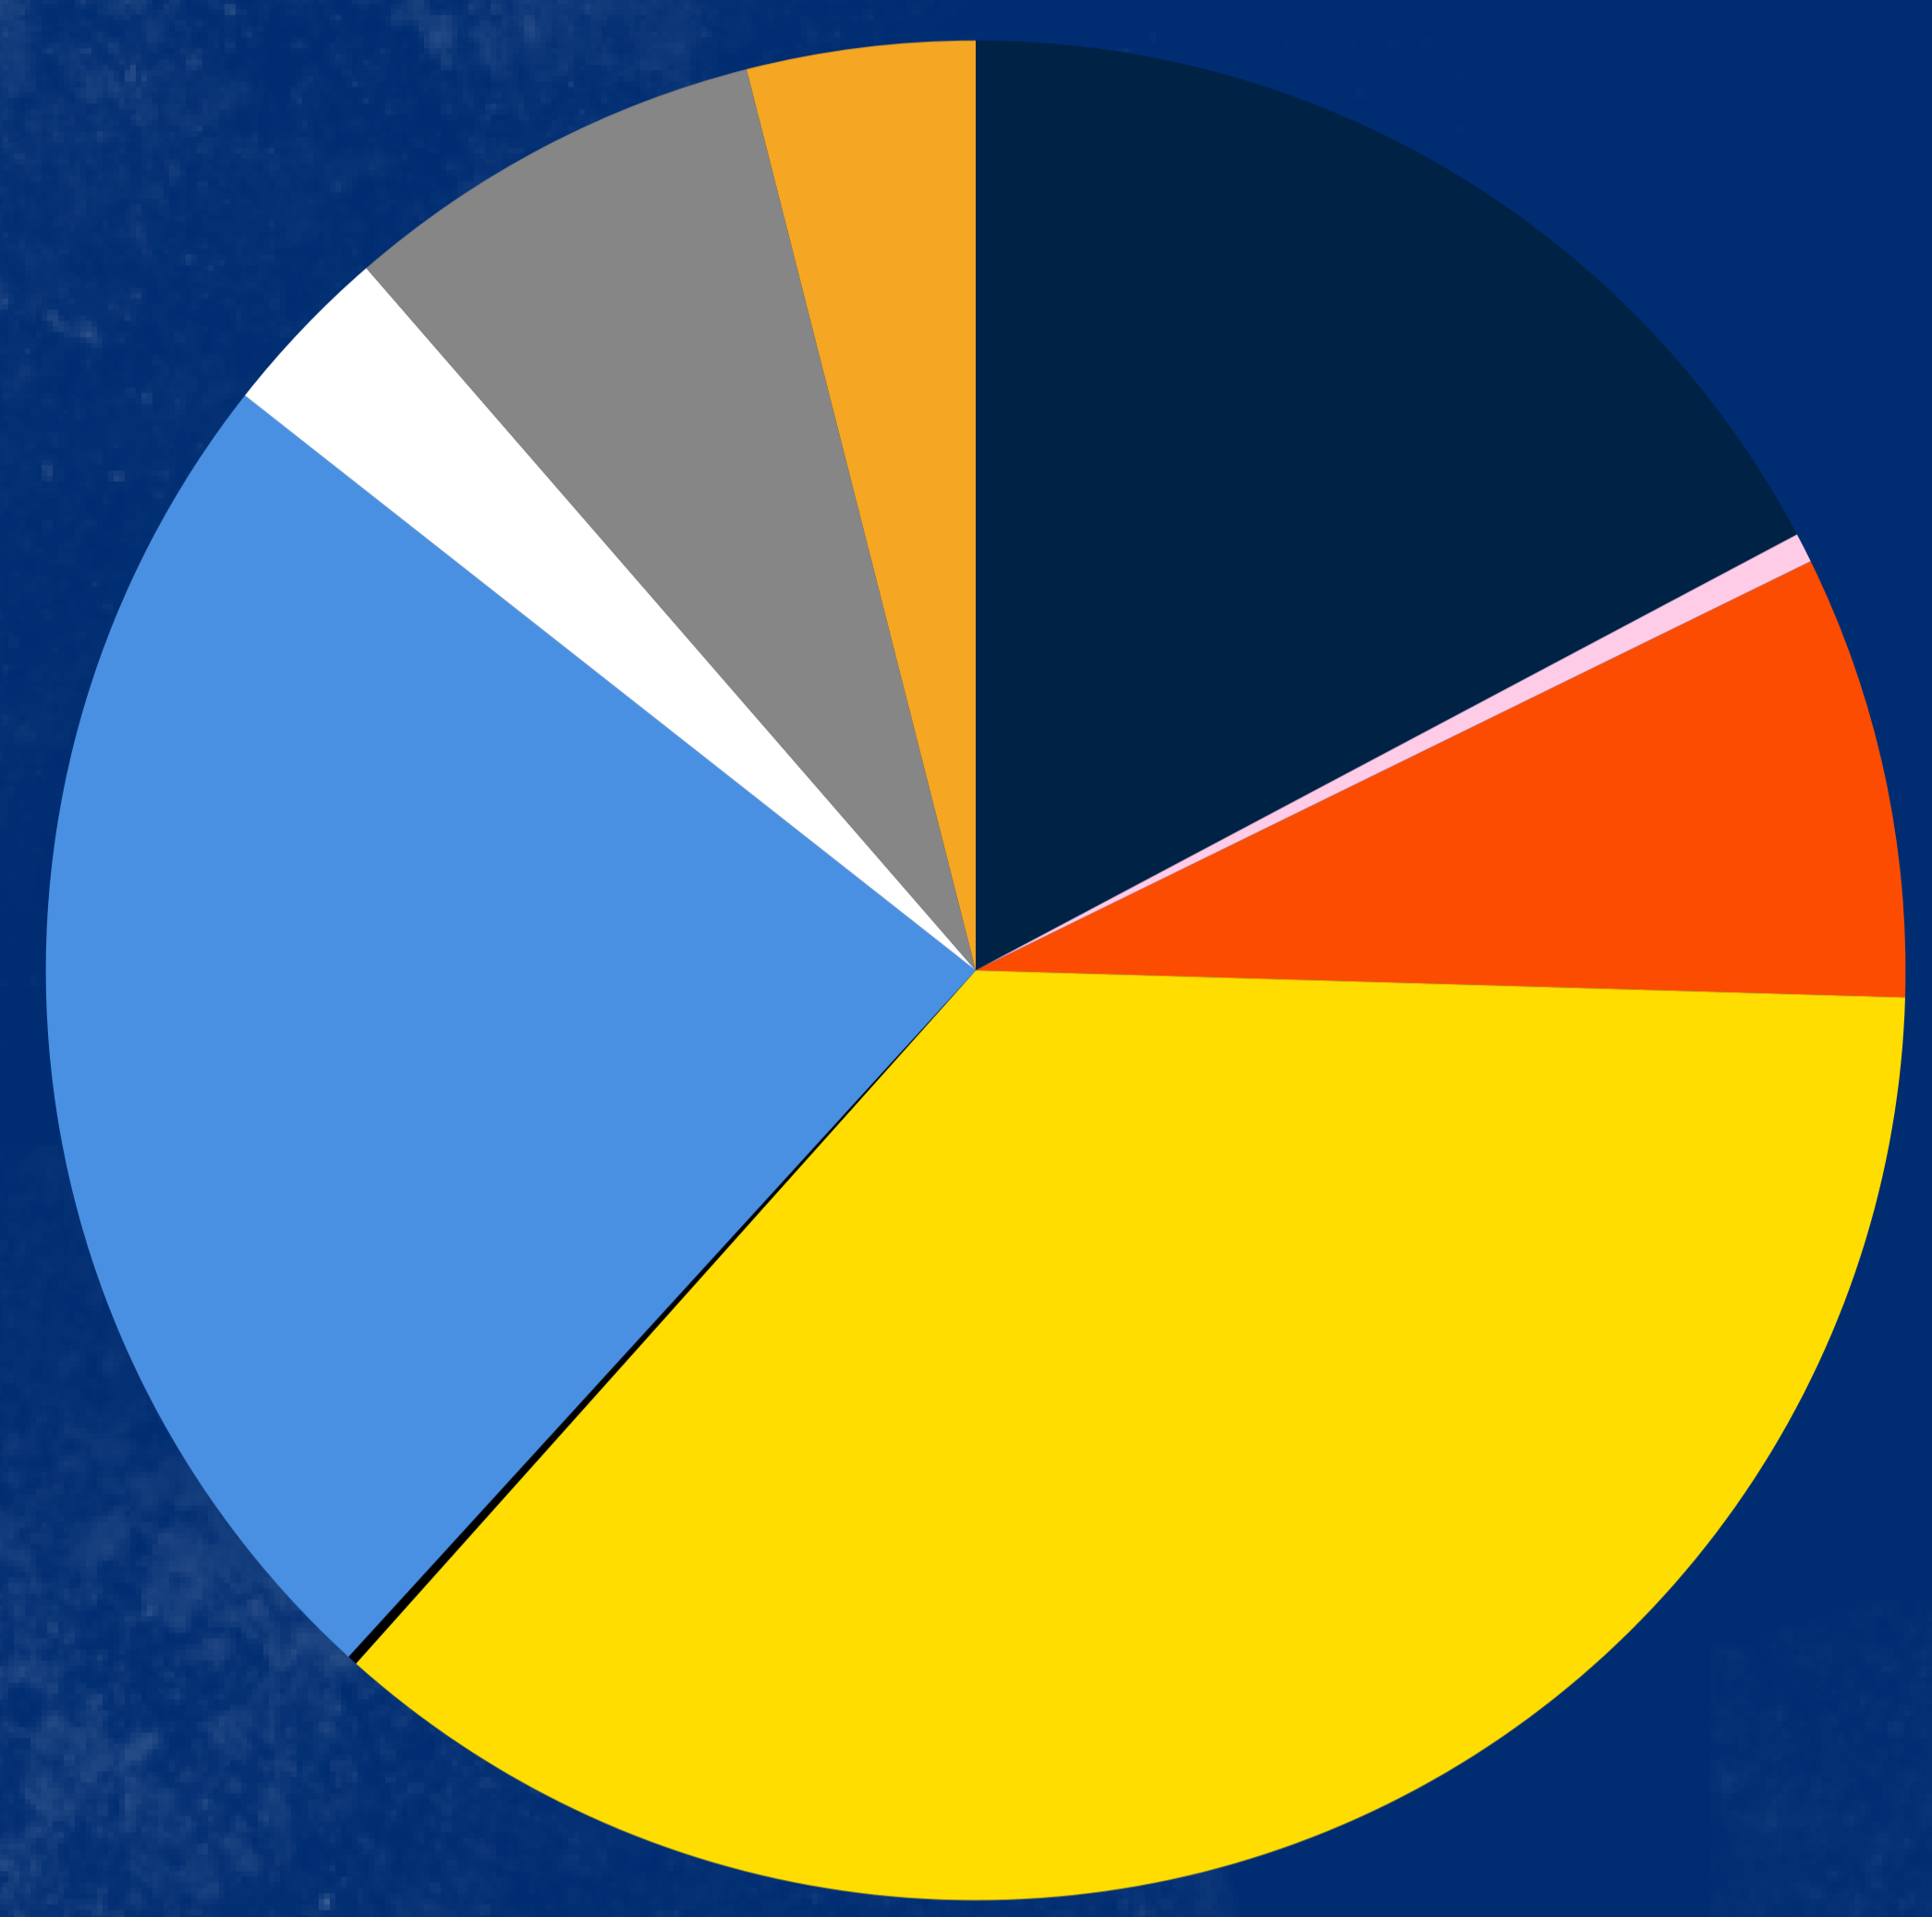

Undergraduate Enrollment

Who our 2,321 students are...

Female
64%

Full-Time
81%

Live on Campus
34%

First Generation
24%

Percentage by Ethnicity

■ African American/Black (17.23%)
 ■ American Indian/Alaskan Native (0.52%)
■ Asian (7.71%)
 ■ Hispanic (36.15%)
 ■ Native Hawaiian/Pacific Islander (0.17%)
■ White (23.83%)
 ■ Two or more races (3.02%)
 ■ Unknown (7.41%)
■ Non-Resident Alien (3.96%)

Enrollment by College