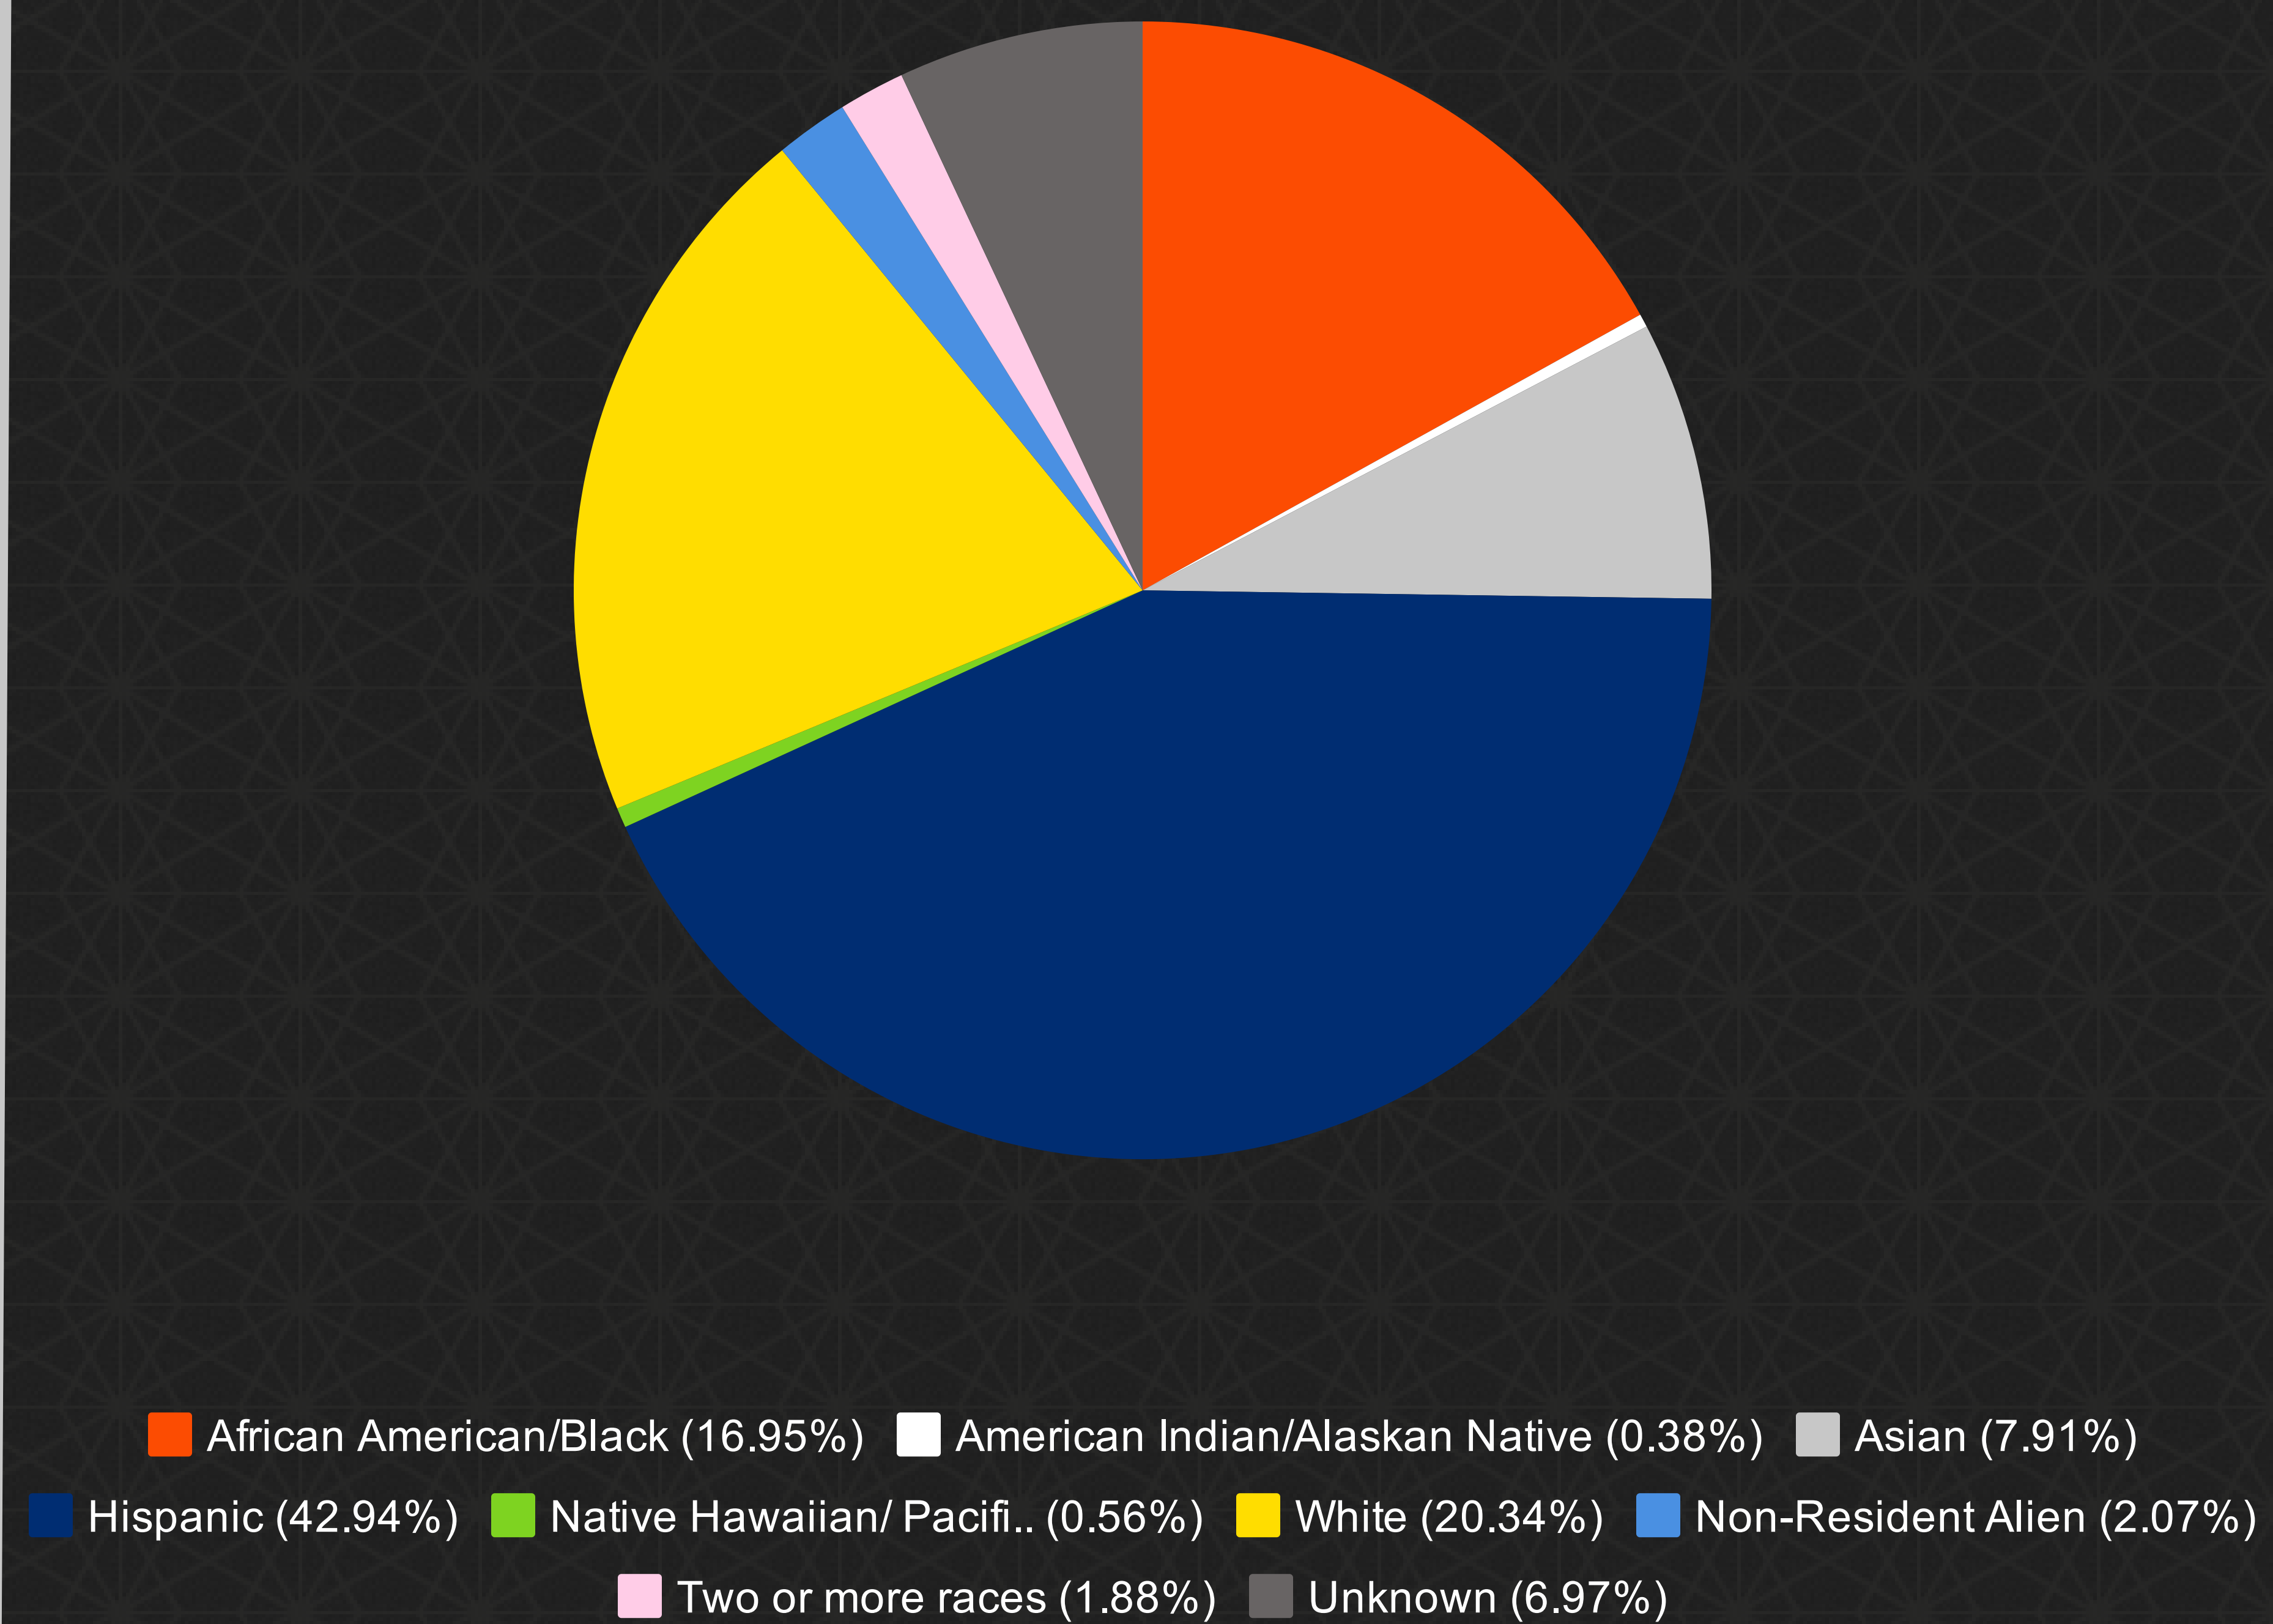

Freshmen Enrollment

Fall Who our 531 students are... 2018

Enrollment by College Major

Percentage by Ethnicity

HBU HOUSTON BAPTIST UNIVERSITY

Office of Institutional Research & Effectiveness

Female

68%