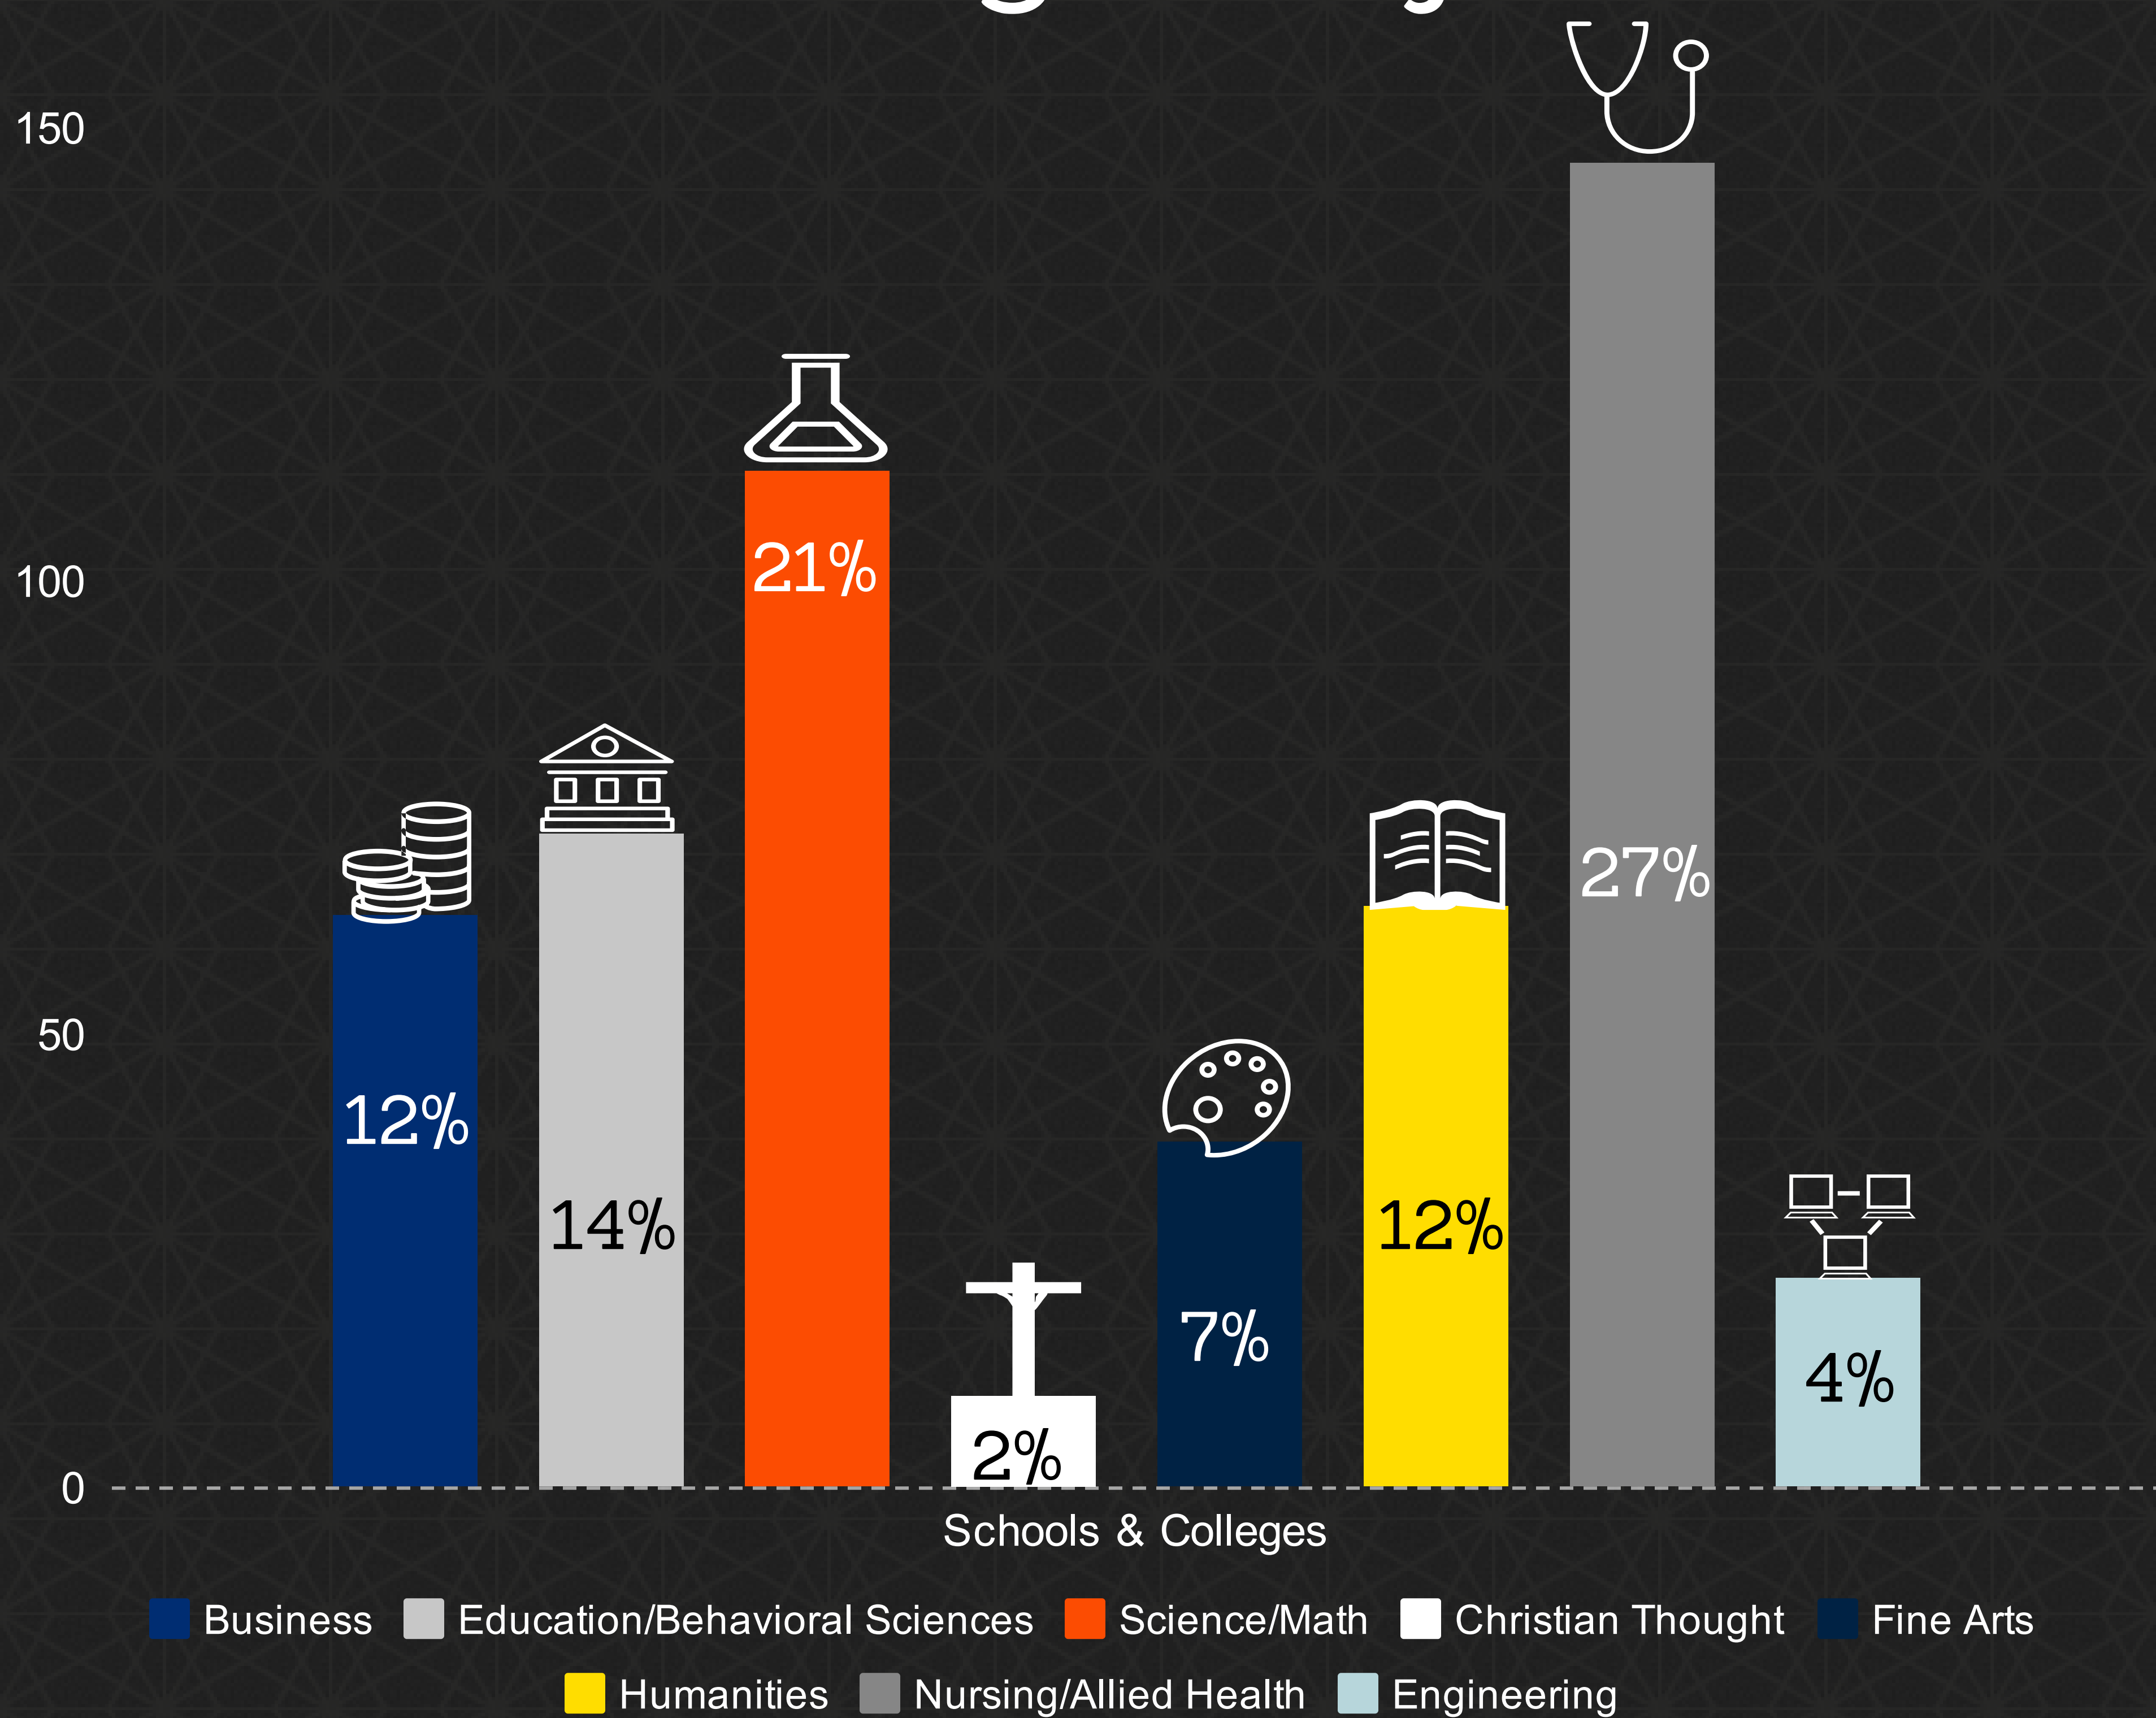

Freshmen Enrollment

Fall Who our 531 students are... 2018

Enrollment by College Major

Percentage by Ethnicity

HBU HOUSTON BAPTIST UNIVERSITY

Office of Institutional Research & Effectiveness

Female

68%