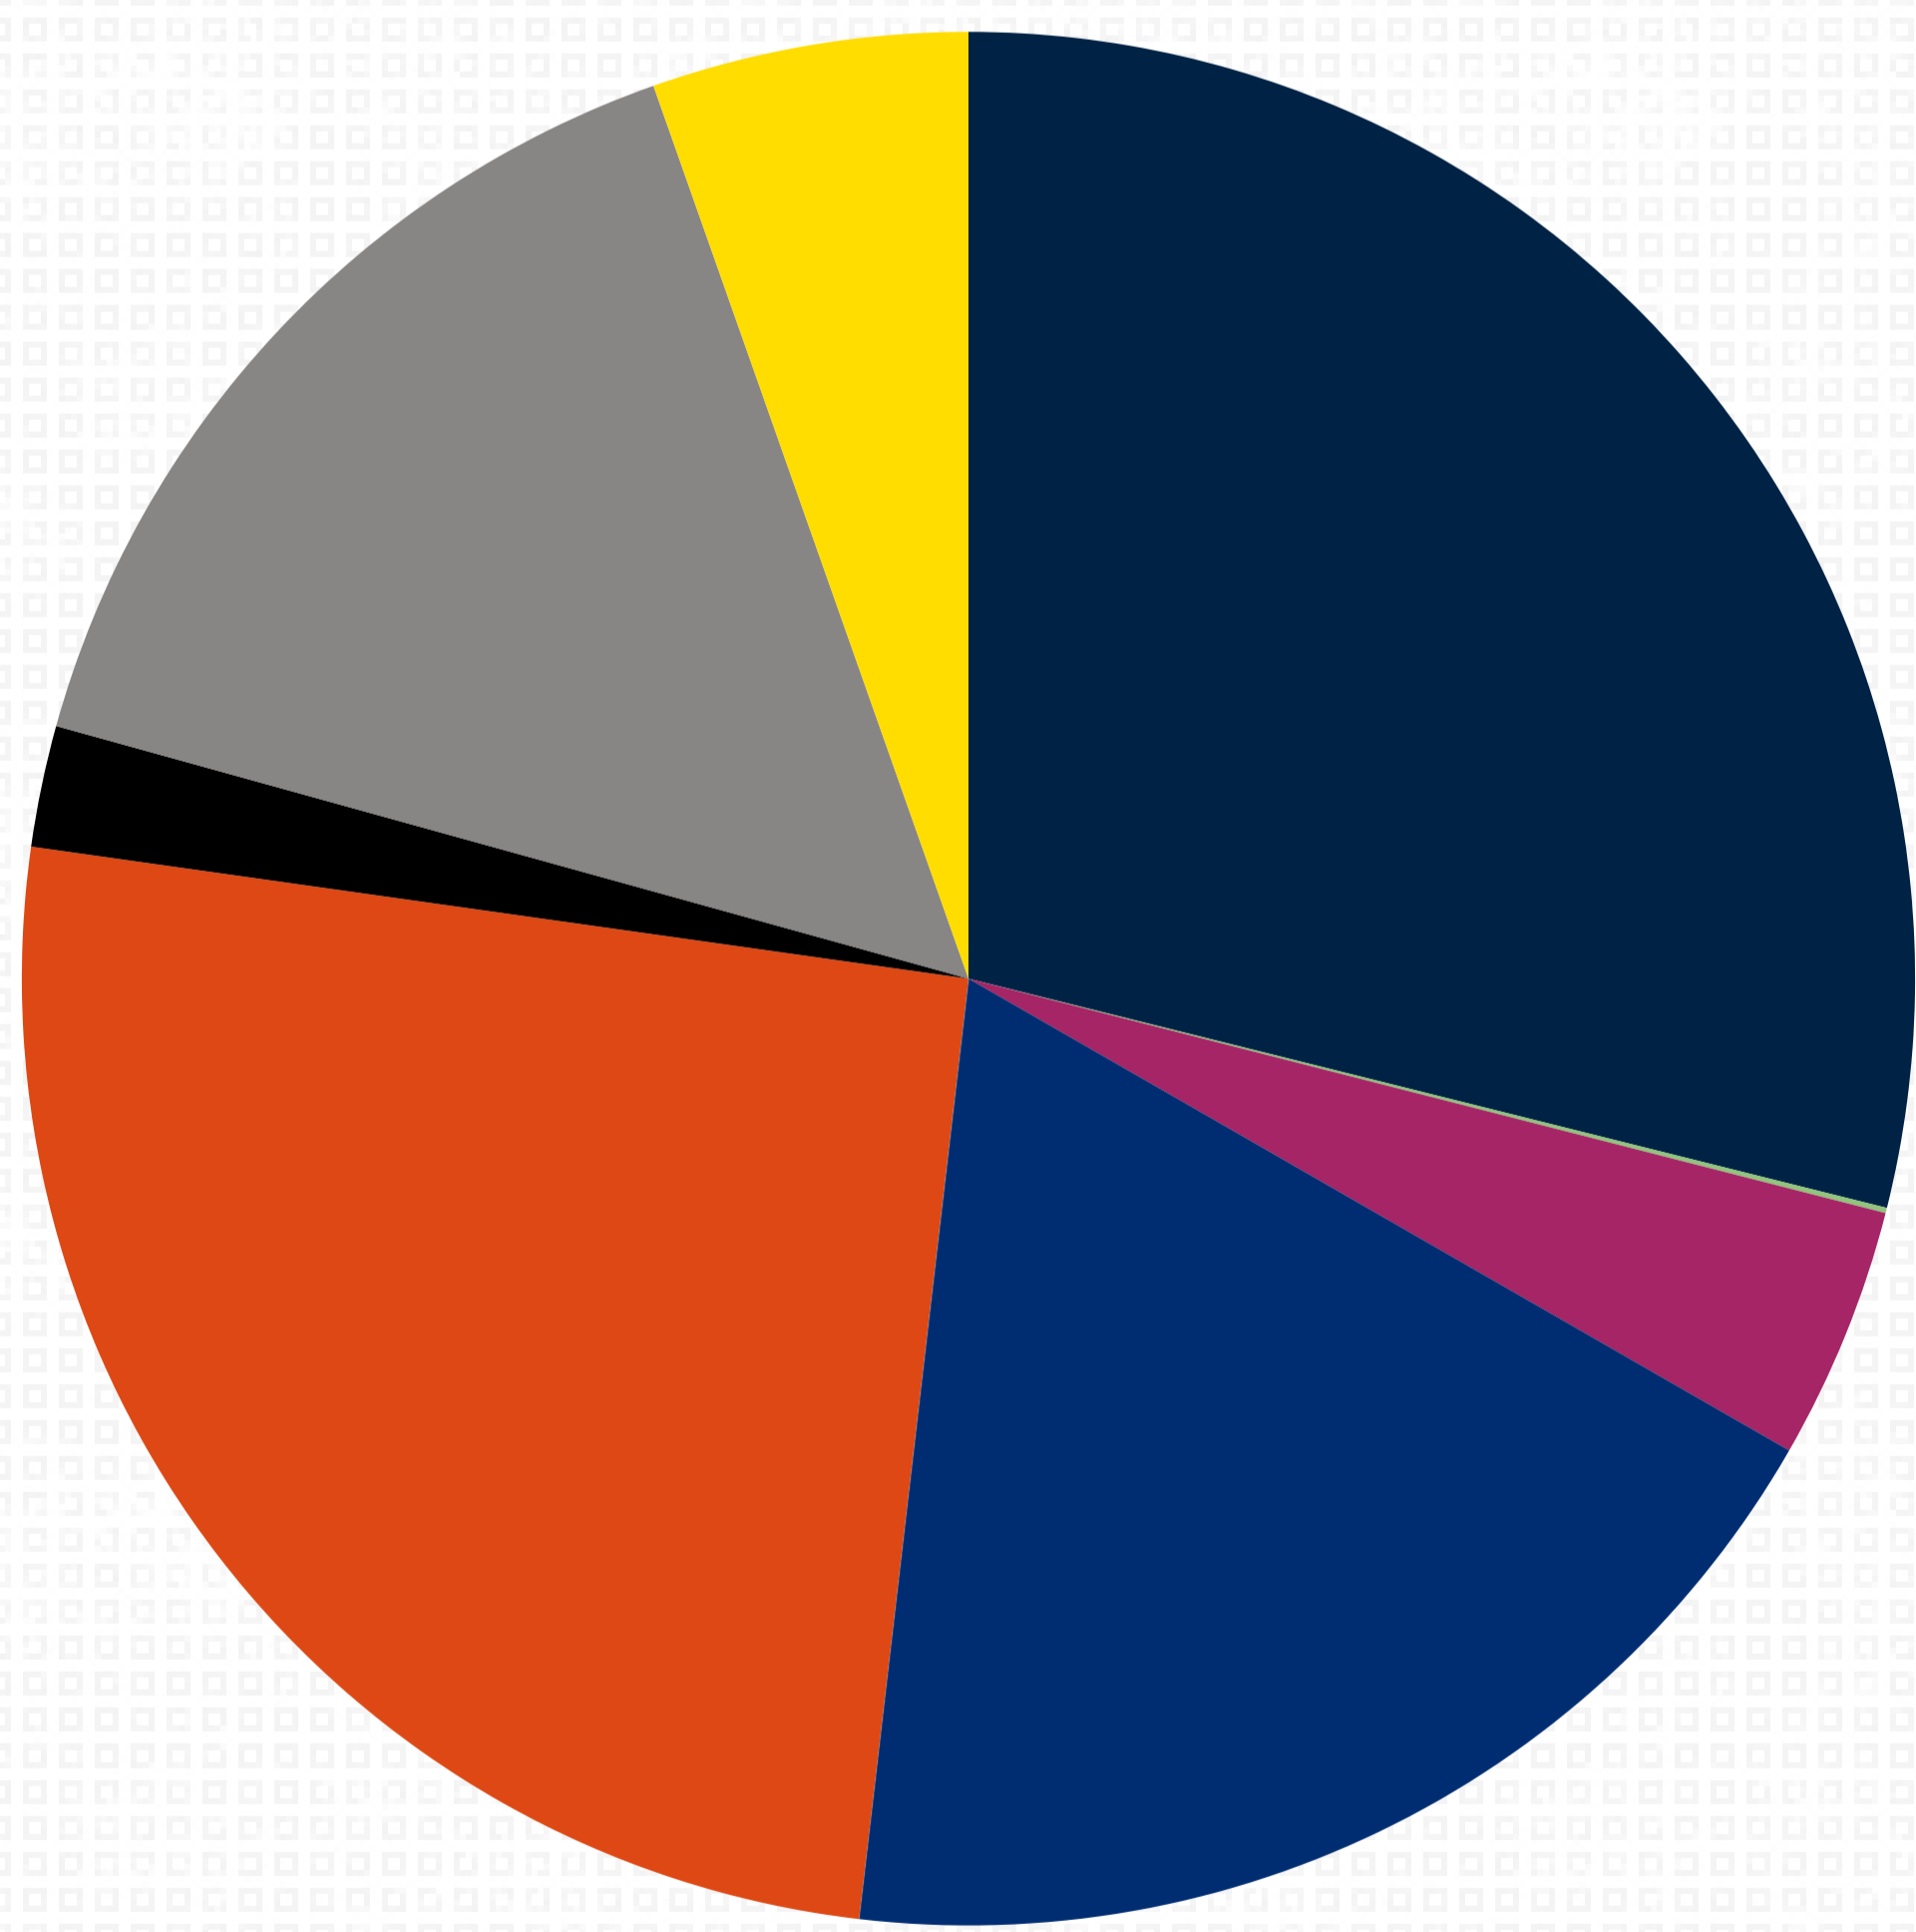

# Graduate Enrollment

 Who our 1,111 students are... 

## Ethnicity/Race

**75%**  
Female

**18%**  
Full-Time

**39%**  
Over 35  
Years Old

**25%**  
100% Online