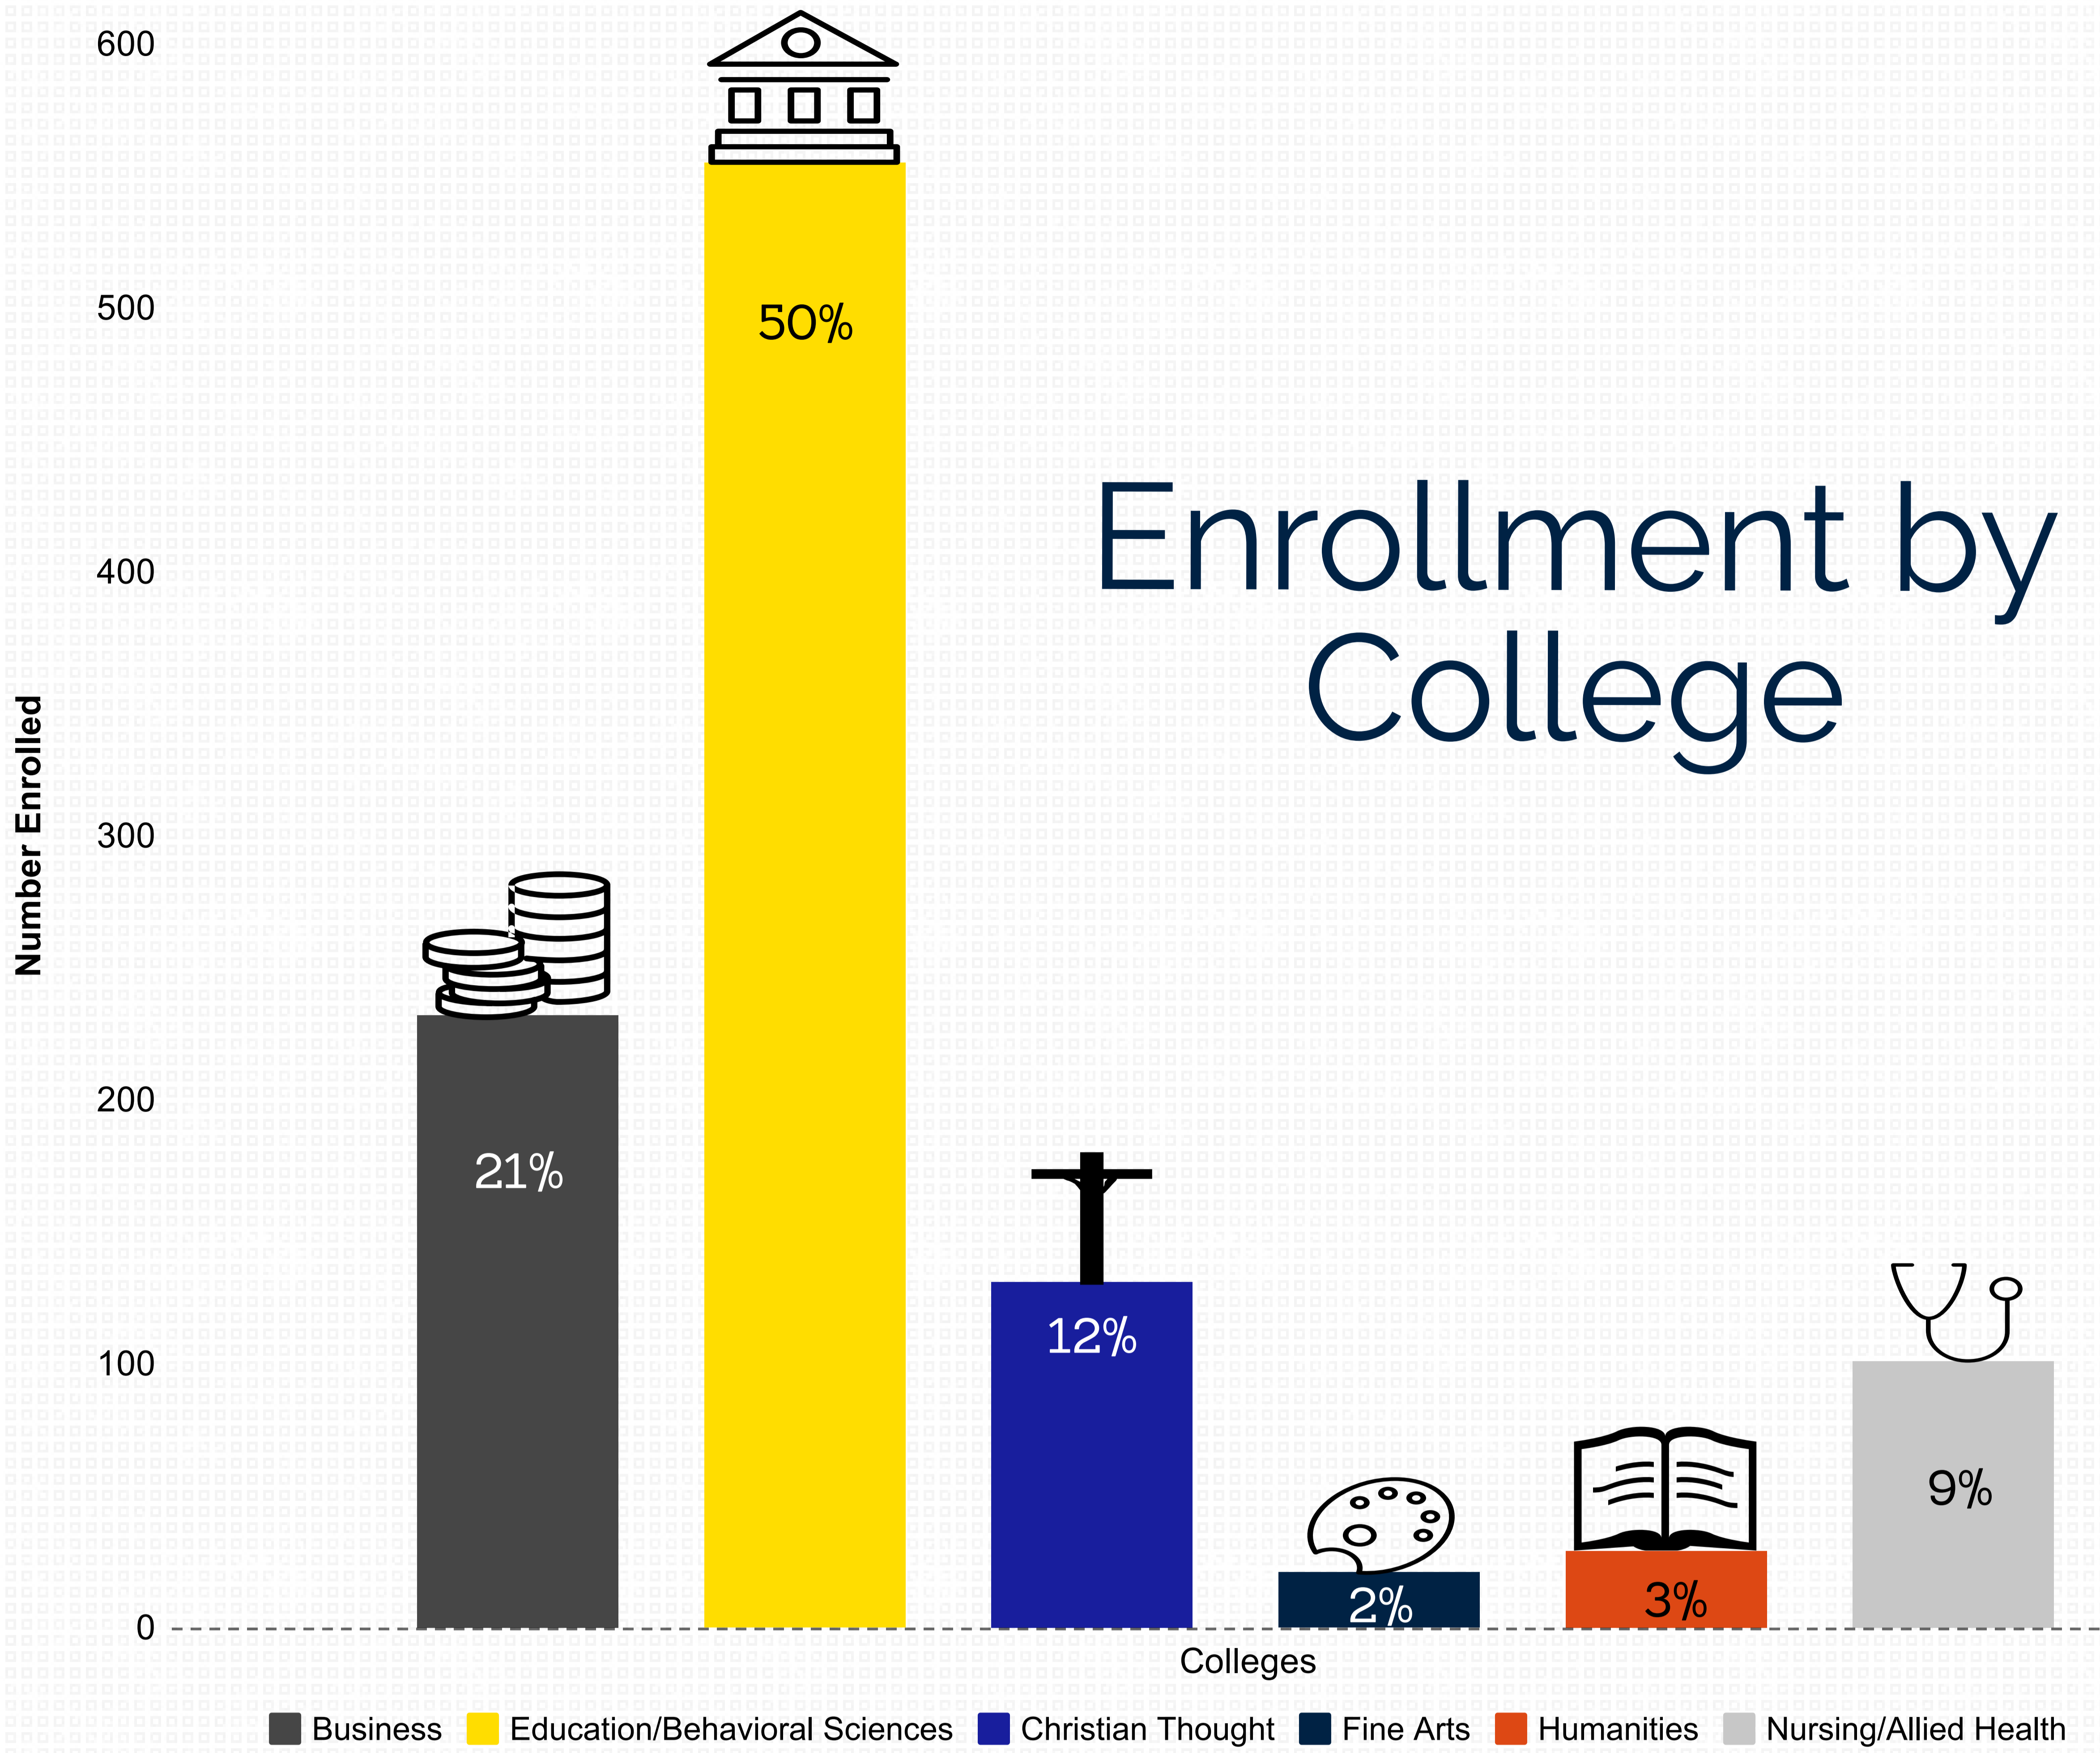

# Graduate Enrollment

 Who our 1,111 students are... 

## Ethnicity/Race

**75%**  
Female

**18%**  
Full-Time

**39%**  
Over 35  
Years Old

**25%**  
100% Online